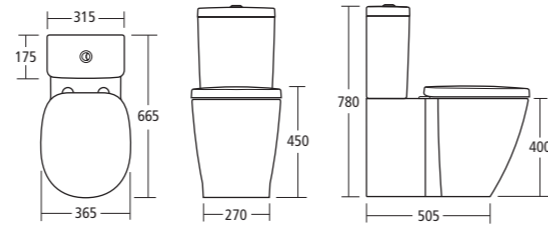

## Concept close coupled back-to-wall wc Cube cistern

- E794101 Concept close coupled back-to-wall wc pan (horizontal outlet)
- E785901 Concept Cube cistern with dual flush valve, 6/4 litres
- E791801 Concept toilet seat & cover
- E791701 Concept slow close toilet seat & cover

## Concept close coupled back-to-wall wc Arc cistern

- E794101 Concept close coupled back-to-wall wc pan (horizontal outlet)
- E786001 Concept Arc cistern with dual flush valve, 6/4 litres
- E791801 Concept toilet seat & cover
- E791701 Concept slow close toilet seat & cover