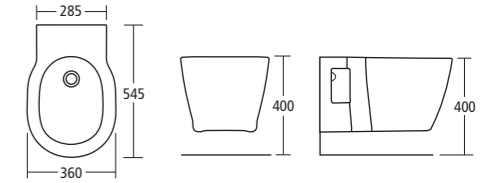

Concept wcs & bidets

Concept close coupled back-to-wall wc Cube cistern

- E794101 Concept close coupled back-to-wall wc pan (horizontal outlet)
- E785901 Concept Cube cistern with dual flush valve, 6/4 litres
- E791801 Concept toilet seat & cover
- E791701 Concept slow close toilet seat & cover

Concept close coupled back-to-wall wc Arc cistern

- E794101 Concept close coupled back-to-wall wc pan (horizontal outlet)
- E786001 Concept Arc cistern with dual flush valve, 6/4 litres
- E791801 Concept toilet seat & cover
- E791701 Concept slow close toilet seat & cover

Concept back-to-wall wc

- E784901 Concept Back-to-wall wc bowl (horizontal outlet)
- E791801 Concept toilet seat & cover
- E791701 Concept slow close toilet seat & cover

Can be used with all Concept wc units.

Concept wall hung wc

- E785001 Concept wall hung wc bowl (horizontal outlet)
- E791801 Concept toilet seat & cover
- E791701 Concept slow close toilet seat & cover

Can be used with all Concept wc units.

Concept freestanding bidet

- E799401 1 taphole

Concept wall hung bidet

- E799601 1 taphole

New Studio close coupled wc Cube cistern

- E801501 New Studio close coupled wc pan (horizontal outlet)
- E785901 Concept Cube cistern with dual flush valve, 6/4 litres
- E791801 Concept toilet seat & cover
- E791701 Concept slow close toilet seat & cover

New Studio close coupled wc Arc cistern

- E801501 New Studio close coupled wc pan (horizontal outlet)
- E786001 Concept Arc cistern with dual flush valve, 6/4 litres
- E791801 Concept toilet seat & cover
- E791701 Concept slow close toilet seat & cover

New Studio back-to-wall wc

- E801601 New Studio Back-to-wall wc bowl (horizontal outlet)
- E791801 Concept toilet seat & cover
- E791701 Concept slow close toilet seat & cover