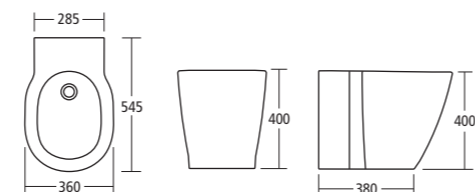

Concept wall hung bidet

- E799601 1 taphole