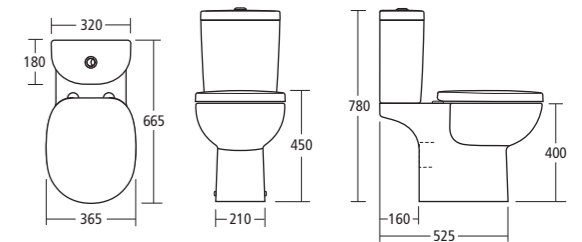

## Concept close coupled back-to-wall wc Arc cistern

- E794101 Concept close coupled back-to-wall wc pan (horizontal outlet)
- E786001 Concept Arc cistern with dual flush valve, 6/4 litres
- E791801 Concept toilet seat & cover
- E791701 Concept slow close toilet seat & cover

## Concept wall hung bidet

- E799601 1 taphole

## New Studio close coupled wc Cube cistern

- E801501 New Studio close coupled wc pan (horizontal outlet)
- E785901 Concept Cube cistern with dual flush valve, 6/4 litres
- E791801 Concept toilet seat & cover
- E791701 Concept slow close toilet seat & cover

## New Studio close coupled wc Arc cistern

- E801501 New Studio close coupled wc pan (horizontal outlet)
- E786001 Concept Arc cistern with dual flush valve, 6/4 litres
- E791801 Concept toilet seat & cover
- E791701 Concept slow close toilet seat & cover