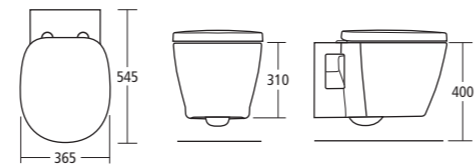

Concept freestanding bidet

- E799401 1 taphole