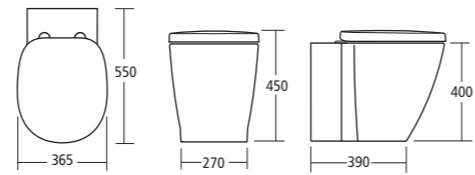

Concept wall hung wc

- E785001 Concept wall hung wc bowl (horizontal outlet)
- E791801 Concept toilet seat & cover
- E791701 Concept slow close toilet seat & cover

Can be used with all Concept wc units.