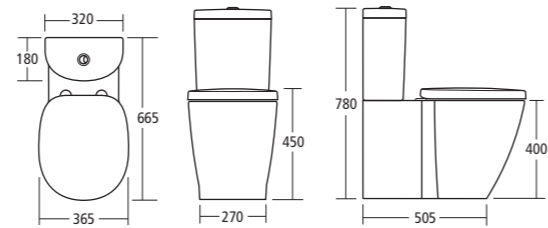

## Concept close coupled back-to-wall wc Cube cistern

- E794101 Concept close coupled back-to-wall wc pan (horizontal outlet)
- E785901 Concept Cube cistern with dual flush valve, 6/4 litres
- E791801 Concept toilet seat & cover
- E791701 Concept slow close toilet seat & cover

## Concept close coupled back-to-wall wc Arc cistern

- E794101 Concept close coupled back-to-wall wc pan (horizontal outlet)
- E786001 Concept Arc cistern with dual flush valve, 6/4 litres
- E791801 Concept toilet seat & cover
- E791701 Concept slow close toilet seat & cover