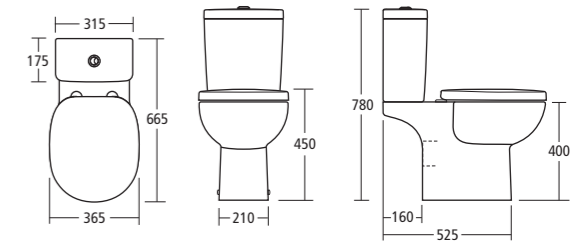

## Concept close coupled back-to-wall wc Arc cistern

- E794101 Concept close coupled back-to-wall wc pan (horizontal outlet)
- E786001 Concept Arc cistern with dual flush valve, 6/4 litres
- E791801 Concept toilet seat & cover
- E791701 Concept slow close toilet seat & cover

## Concept freestanding bidet

- E799401 1 taphole

## Concept wall hung bidet

- E799601 1 taphole

## New Studio close coupled wc Cube cistern

- E801501 New Studio close coupled wc pan (horizontal outlet)
- E785901 Concept Cube cistern with dual flush valve, 6/4 litres
- E791801 Concept toilet seat & cover
- E791701 Concept slow close toilet seat & cover