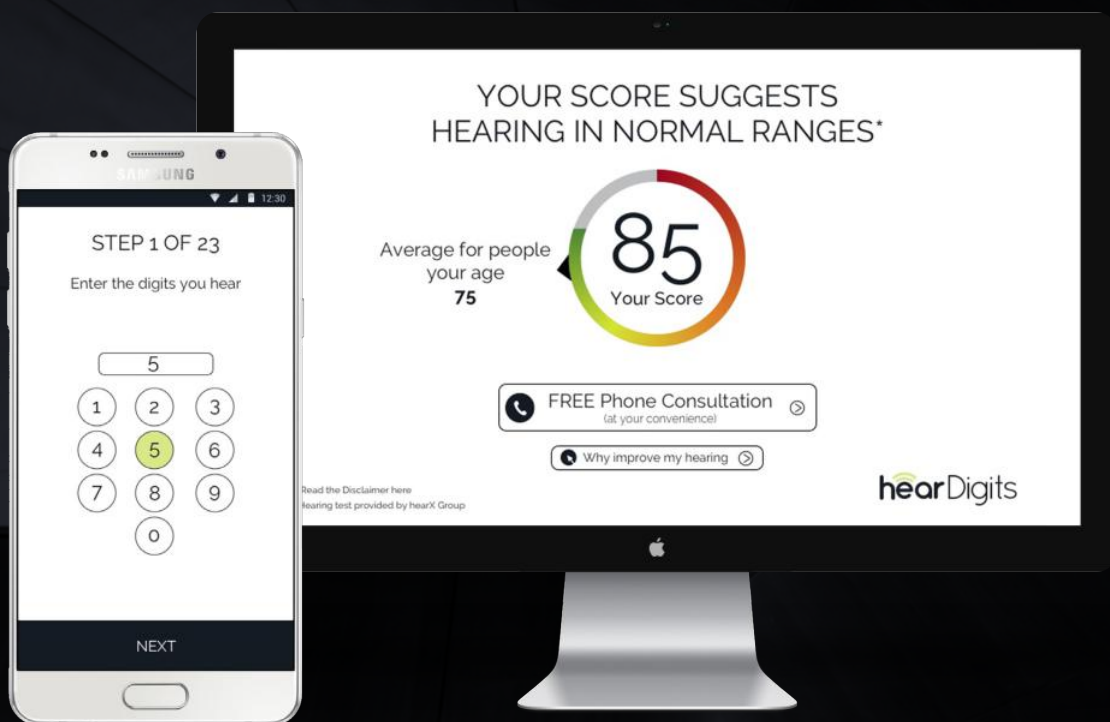

hearTest

hearTest is an innovative mobile hearing health application, offering reliable, clinically-validated, cost-effective mobile pure tone audiometry. Automated self-test or operator modes determine hearing thresholds to determine severity and configuration of hearing loss. Conventional frequencies in test range = 125 Hz - 8 kHz. Extended high frequencies in test range = 125 Hz - 16 kHz.

PACKAGE (Per Device)				MOST POPULAR
	SMALL	MEDIUM	LARGE	X-LARGE
SOFTWARE	Monthly screenings 30 (Annual screenings: 360)	Monthly screenings 90 (Annual screenings: 1 080)	Monthly screenings 150 (Annual screenings: 1 800)	Monthly screenings UNLIMITED (Annual screenings: Unlimited)
	R 140 /mo. Billed annually (Annual cost: R 1 680)	R 330 /mo. Billed annually (Annual cost: R 3 960)	R 410 /mo. Billed annually (Annual cost: R 4 920)	R 460 /mo. Billed annually (Annual cost: R 5 520)
	+	+	+	+
	Optional add-on*	Optional add-on*	Optional add-on*	Optional add-on*
	EXTENDED HIGH FREQUENCIES R 40 /mo. Billed annually (Annual cost: R 480)	EXTENDED HIGH FREQUENCIES R 70 /mo. Billed annually (Annual cost: R 840)	EXTENDED HIGH FREQUENCIES R 90 /mo. Billed annually (Annual cost: R 1 080)	EXTENDED HIGH FREQUENCIES R 110 /mo. Billed annually (Annual cost: R 1 320)

*In order to purchase optional add-on, Hardware Set C needs to be purchased
* For Hardware Set C four week lead time needed for delivery

hearDigits

The hearDigits widget is a simple and affordable way to connect with people who are concerned about their hearing. An easy 3 minute digits-in-noise hearing screening using a web browser and any pair of headphones. The clinically-validated test classifies the outcome as normal hearing or as a possible hearing problem.