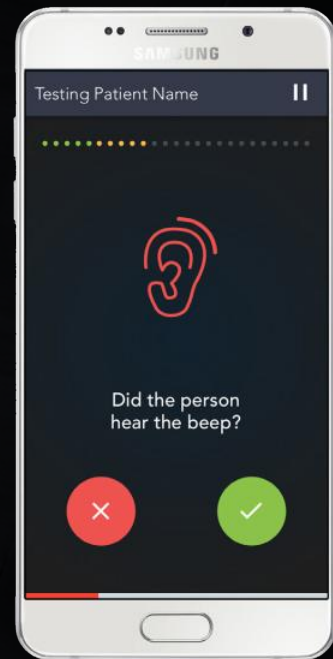

Prices listed include VAT

hearScreen®

hearScreen is an innovative mobile hearing health application, offering accurate, clinically-validated, cost-effective smartphone hearing screening. The user-friendly design and automated test protocols make it ideal for use by minimally trained persons.