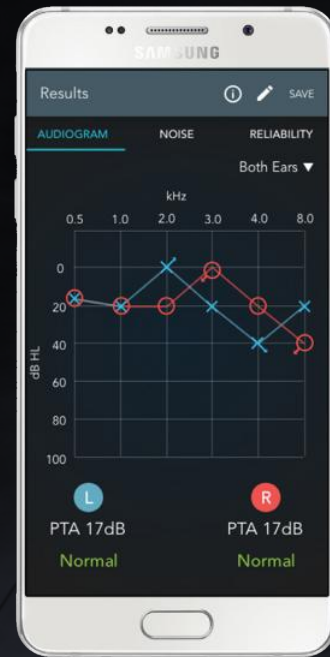

Prices listed include VAT

hearScreen®

hearScreen is an innovative mobile hearing health application, offering accurate, clinically-validated, cost-effective smartphone hearing screening. The user-friendly design and automated test protocols make it ideal for use by minimally trained persons.

hearTest

hearTest is an innovative mobile hearing health application, offering reliable, clinically-validated, cost-effective mobile pure tone audiometry. Automated self-test or operator modes determine hearing thresholds to determine severity and configuration of hearing loss. Conventional frequencies in test range = 125 Hz - 8 kHz. Extended high frequencies in test range = 125 Hz - 16 kHz.