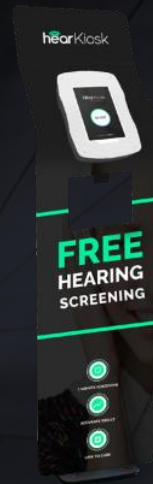

hearKiosk

hearKiosk is a hearing screening health application for clinically-valid, time-efficient, low-cost screening using either digits-in-noise (DIN) or pure tone audiometry (PTA). The DIN hearing screening identifies your ability to perceive sound within noise whereas the PTA version uses quick screening protocols for pure tone audiometry screening. The application's screening can be completed in under 2 minutes and gives a 'pass' or 'refer' outcome per patient.

DIGITS-IN-NOISE		DESK STANDING		MOST POPULAR	
SOFTWARE	DIN (DIGITS-IN-NOISE)	HARDWARE	R 16 000 Once-off (Excluding shipping)	FLOOR STANDING	R 20 600 Once-off (Excluding shipping)
	R 380/mo. Billed annually (Annual cost: R 4 560)				
PURE TONE AUDIOMETRY		DESK STANDING		MOST POPULAR	
SOFTWARE	PTA (PURE TONE AUDIOMETRY)	HARDWARE	R 19 100* Once-off (Excluding shipping)	FLOOR STANDING	R 23 500* Once-off (Excluding shipping)
	R 380/mo. Billed annually (Annual cost: R 4 560)				

*Headphones require annual maintenance in terms of recalibration

Software packages can be upgraded at any time | All prices are quoted in ZAR and are subject to the ZAR/USD exchange rate
Prices are valid for 1 March 2019 to 31 August 2019, but can be changed at hearX's discretion in the event of a large shift in the exchange rate
Prices listed include VAT