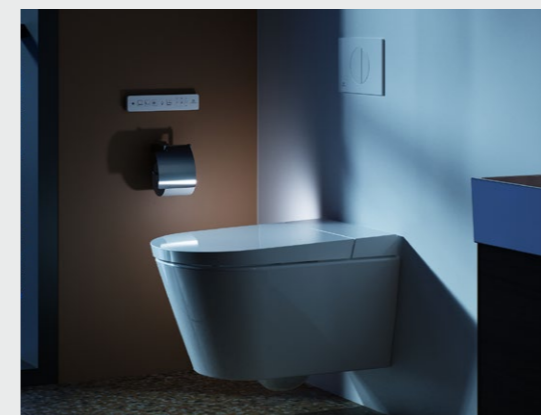

i.life O
Vessel

i.life B
Vanity unit

Oleos
Flush plate

i.life O
Wall hung toilet & bidet

INTRODUCING I.LIFE

Modern living made better

i.life is a thoughtful take of modern living -designed to feel effortless, inclusive, and full of possibility.

Created by the award-winning Palomba Serafini Associati, the i.life collection is made up of four distinctive ranges, as well as a new shower toilet. Each range has it's own character, but work together seamlessly - giving you more freedom to shape your space however you see fit.

Performance you can count on. Time after time.

Hour after hour. Day after day. Week after week.

Shower toilets should deliver reliability you can trust. Backed by decades of European manufacturing expertise, i.life E by Ideal Standard is a smart, practical choice for contemporary bathrooms. Combining modern aesthetics with intuitive controls, it offers a thoughtfully curated array of comfort and hygiene functions that deliver consistent, high-quality performance – time after time.

RINSE AFTER RINSE. FLUSH AFTER FLUSH. DRY AFTER DRY.

Designed with practical features and intuitive controls, the i.life E shower toilet effortlessly fits into your daily routine.

- Descaling programme
- Drying function
- Adjustable water pressure
- Adjustable nozzle position
- Rear wash
- Front wash
- Three temperature levels
- Night-light
- Soft-close lid
- Sensor-controlled usage recognition