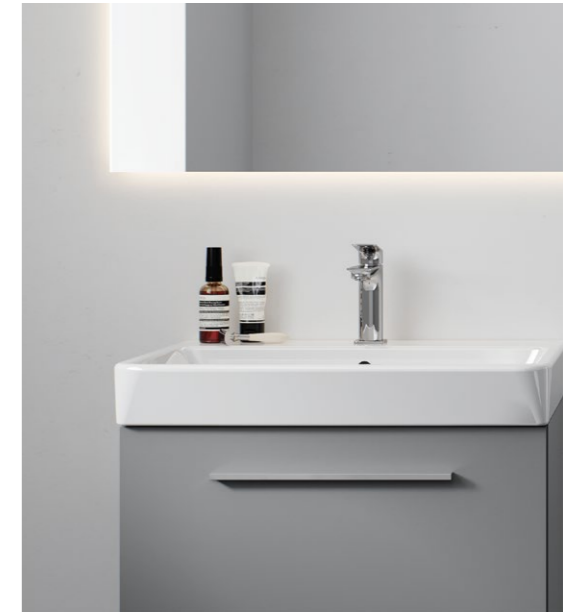

i.life B Basin / Ceralife C Mixer