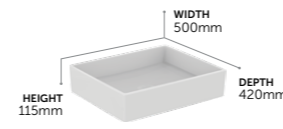

VESSELS BASINS

i.life B

Quadra Rectangular Vessel Washbasin 50 cm

T573801

- → NO OVERFLOW
- → CERAMIC LIFETIME GUARANTEE