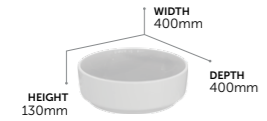

VESSELS BASINS

i.life O

Round Vessel Washbasin 40 cm

T573501

- CENTRAL TAPHOLE, OVERFLOW
- CERAMIC LIFETIME GUARANTEE

Oval Vessel Washbasin 55 cm

T573401

- CENTRAL TAPHOLE, OVERFLOW
- CERAMIC LIFETIME GUARANTEE

Round Vessel Washbasin 40 cm

T573301

- NO OVERFLOW
- CERAMIC LIFETIME GUARANTEE

Oval Vessel Washbasin 55 cm

T573201

- NO OVERFLOW
- CERAMIC LIFETIME GUARANTEE

Oval Vessel Washbasin 60 cm

T573101