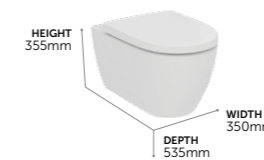

Wall Mounted Toilet with HydroTwist® Technology

- T568001 Bowl with horizontal outlet
- R015367 ProSys 1150mm height, mechanical wall hung WC frame, 120 depth, front actuation
- R0123AA Oleas M3 mechanical dual flushplate
- RIMLESS FLUSH WITH HYDROTWIST® TECHNOLOGY
- HORIZONTAL OUTLET
- INCLUDING FIXATION SET
- EASYFIX+
- CERAMIC LIFETIME GUARANTEE