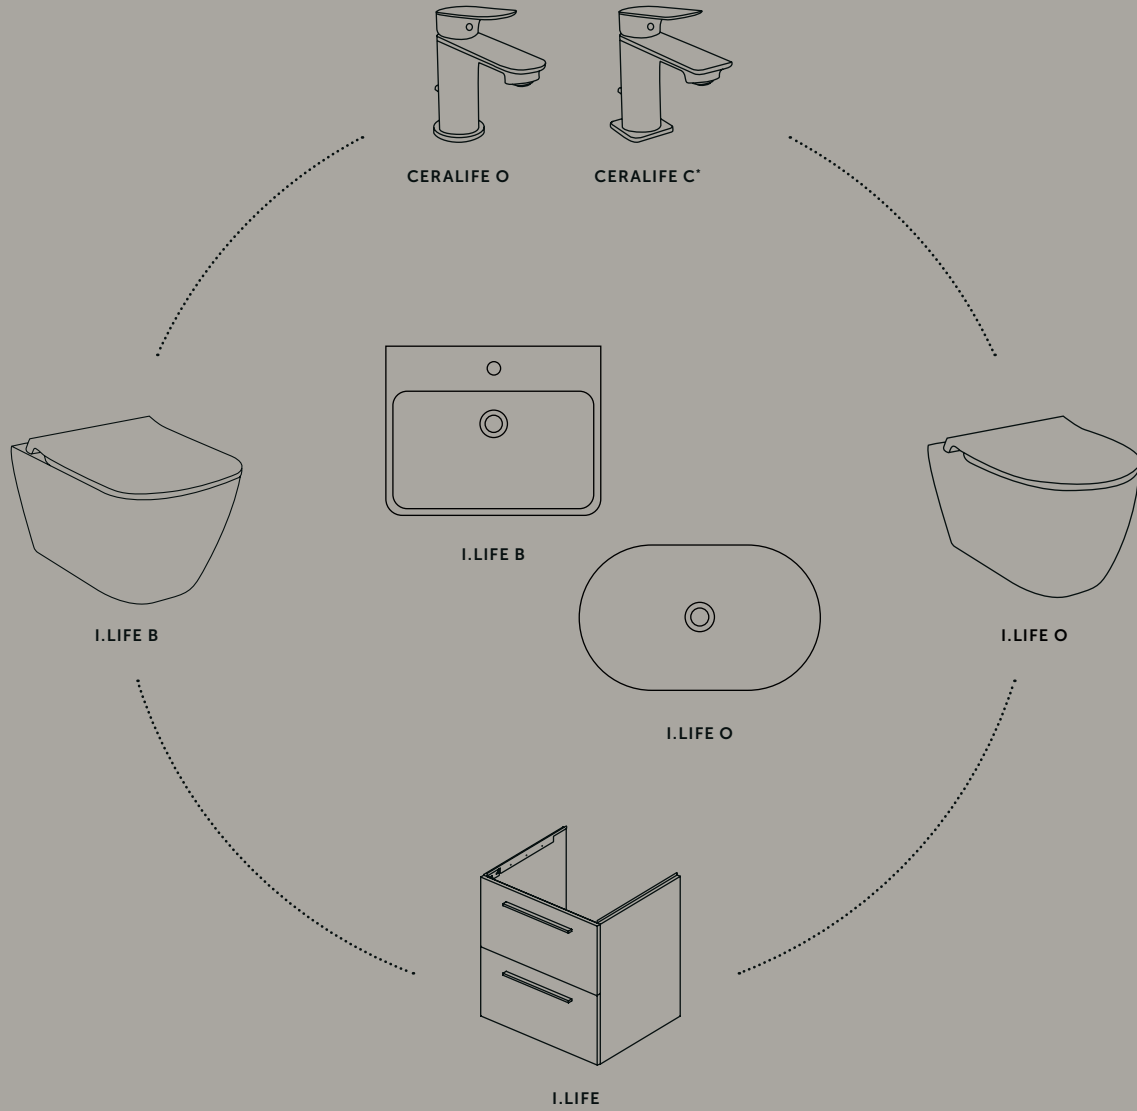

T573601

- CENTRAL TAPHOLE, OVERFLOW
- CERAMIC LIFETIME GUARANTEE

Square Vessel Washbasin 38 cm

T573001

- NO OVERFLOW
- CERAMIC LIFETIME GUARANTEE

Rectangular Vessel Washbasin 50 cm

T572901

- NO OVERFLOW
- CERAMIC LIFETIME GUARANTEE

Rectangular Vessel Washbasin 55 cm

T572801

- NO OVERFLOW
- CERAMIC LIFETIME GUARANTEE

i.life B Vessel / Ceralife C Basin mixer

I.LIFE COLLECTION

Created to co-ordinate

From furniture, toilets and bidets to a broad range of basin options, each piece from the i.life collection has been thoughtfully crafted to complement the next. For added style and functionality, pair them with a mixer from our new Ceralife O and C collections.