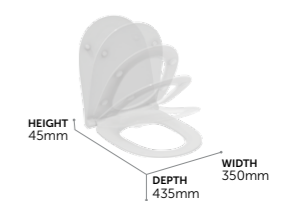

Slim Toilet Seats and Covers

- T572301 Slim toilet seat and cover
- T572401 Slim toilet seat and cover, soft close
- → QUICK RELEASE
- → SOFT CLOSE OPTION
- → 5 YEAR GUARANTEE