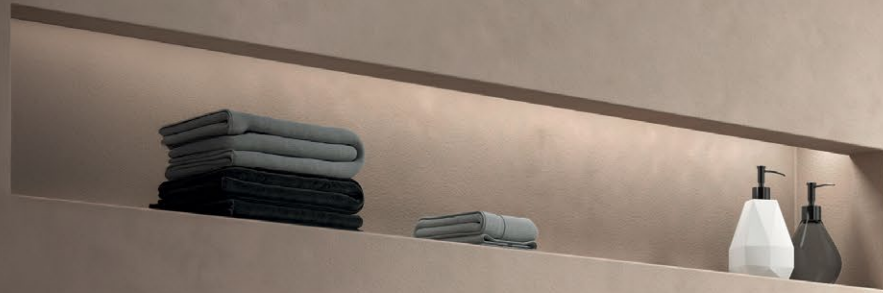

IDEAL STANDARD

i.life

Novelties 2025

Ideal Standard