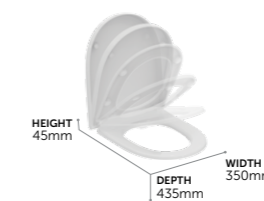

Wall Mounted Toilet with HydroTwist® Technology

- T568001 Bowl with horizontal outlet
- R015367 ProSys 1150mm height, mechanical wall hung WC frame, 120 depth, front actuation
- R0123AA Oleas M3 mechanical dual flushplate
- RIMLESS FLUSH WITH HYDROTWIST® TECHNOLOGY
- HORIZONTAL OUTLET
- INCLUDING FIXATION SET
- EASYFIX+
- CERAMIC LIFETIME GUARANTEE