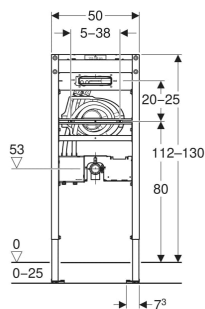

# Geberit Duofix element for washbasin, 112–130 cm, Geberit ONE wall-mounted tap with concealed function box

- Galvanised non-slip leg supports protected against corrosion
- Fastening distance for washbasin 5–38 cm
- Premounted fastening for wall-mounted tap
- Water supply connection compatible with MasterFix and MeplaFix
- Water supply connection on the bottom of concealed housing
- Fastening for connection bend, height-adjustable and sound-absorbing
- Concealed housing for Geberit ONE washbasin tap, premounted
- Premounted connection pipes between concealed housing and fastening for wall-mounted tap
- Shut-off unit integrated in the concealed housing

## SCOPE OF DELIVERY

- Connection bend made of PE-HD,  $\varnothing$  50 mm
- Seal  $\varnothing$  44 / 32 mm
- Protection box with cover, for concealed housing

- Protection box for fastening of wall-mounted tap
- Fastening material

<i>Art. no.</i>	<i>B</i> <i>cm</i>	<i>H</i> <i>cm</i>	<i>T</i> <i>cm</i>
<b>111.069.00.2</b> New	50	112-130	7.5

New article available from 01.06.2025