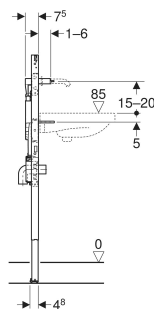

# Geberit Duofix element for washbasin, 112–130 cm, Geberit ONE wall-mounted tap with concealed function box

- Galvanised non-slip leg supports protected against corrosion
- Fastening distance for washbasin 5–38 cm
- Premounted fastening for wall-mounted tap
- Water supply connection compatible with MasterFix and MeplaFix
- Water supply connection on the bottom of concealed housing
- Fastening for connection bend, height-adjustable and sound-absorbing
- Concealed housing for Geberit ONE washbasin tap, premounted
- Premounted connection pipes between concealed housing and fastening for wall-mounted tap
- Shut-off unit integrated in the concealed housing

## SCOPE OF DELIVERY

- Connection bend made of PE-HD,  $\varnothing$  50 mm
- Seal  $\varnothing$  44 / 32 mm
- Protection box with cover, for concealed housing

- Protection box for fastening of wall-mounted tap
- Fastening material

<i>Art. no.</i>	<i>B</i> <i>cm</i>	<i>H</i> <i>cm</i>	<i>T</i> <i>cm</i>
<b>111.069.00.2</b> New	50	112-130	7.5

New article available from 01.06.2025