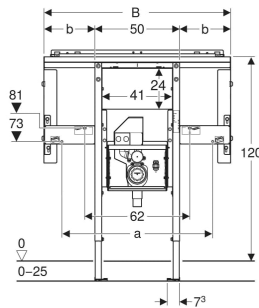

Geberit Duofix element for Geberit ONE washbasin, small projection and wall-mounted tap, room-height, with concealed turn trap, with concealed Clou

Example image

APPLICATION PURPOSES

- For metal and wood frame walls
- For Geberit Duofix system walls
- For installation in room-height pre-walls
- For installation in room-height partition walls
- Suitable for less-abled installation
- For floor constructions 0–25 cm
- For concealed taps
- For Geberit ONE washbasins
- For Geberit ONE vanity basins

CHARACTERISTICS

- 2025 range

- Statically self-supporting frame, protected against corrosion with powder coating
- Suitable for Geberit ONE
- Rotating foot plates, suitable for installation in U profiles UW 50 and UW 75
- Foot plates that can be mounted in Geberit Duofix system rail without tools, without additional components
- Galvanised non-slip leg supports protected against corrosion
- Mounting plate made of veneered wood, waterproof bonded
- Mounting plate adjustable in height and depth
- Concealed turn trap with service opening
- In-wall cabinet with straight connector made of PE, ø 50 / 56 mm
- Outlet mounting box in concealed housing

TECHNICAL DATA

Product material Steel

SCOPE OF DELIVERY

- Crossbar for mirror cabinet
- 2 side fastenings
- 2 consoles
- Female socket for mains connection
- Fastening material

ACCESSORIES

- Ready-to-fit set for Geberit ONE washbasin, floating design
- Ready-to-fit set for Geberit ONE vanity basin
- Geberit Duofix set of foot extensions 20 cm length

<i>Art. no.</i>	<i>a</i> cm	<i>B</i> cm	<i>b</i> cm	<i>Washbasin width</i> cm	<i>H</i> cm	<i>T</i> cm
111.081.00.2 New	59	80	15	75	125	14
111.082.00.2 New	74	95	22.5	90	125	14
111.083.00.2 New	89	110	30	105	125	14
111.084.00.2 New	104	125	37.5	120	125	14