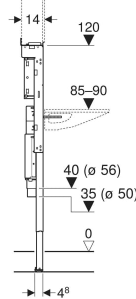

Geberit Duofix element for Geberit ONE washbasin, small projection and wall-mounted tap, room-height, with concealed turn trap, with concealed Clou

Example image

APPLICATION PURPOSES

- For metal and wood frame walls
- For Geberit Duofix system walls
- For installation in room-height pre-walls
- For installation in room-height partition walls
- Suitable for less-abled installation
- For floor constructions 0–25 cm
- For concealed taps
- For Geberit ONE washbasins
- For Geberit ONE vanity basins

CHARACTERISTICS

- 2025 range

- Statically self-supporting frame, protected against corrosion with powder coating
- Suitable for Geberit ONE
- Rotating foot plates, suitable for installation in U profiles UW 50 and UW 75
- Foot plates that can be mounted in Geberit Duofix system rail without tools, without additional components
- Galvanised non-slip leg supports protected against corrosion
- Mounting plate made of veneered wood, waterproof bonded
- Mounting plate adjustable in height and depth
- Concealed turn trap with service opening
- In-wall cabinet with straight connector made of PE, ø 50 / 56 mm
- Outlet mounting box in concealed housing

TECHNICAL DATA

Product material Steel

SCOPE OF DELIVERY

- Crossbar for mirror cabinet
- 2 side fastenings
- 2 consoles
- Female socket for mains connection
- Fastening material

ACCESSORIES

- Ready-to-fit set for Geberit ONE washbasin, floating design
- Ready-to-fit set for Geberit ONE vanity basin
- Geberit Duofix set of foot extensions 20 cm length

<i>Art. no.</i>	<i>a</i> cm	<i>B</i> cm	<i>b</i> cm	<i>Washbasin width</i> cm	<i>H</i> cm	<i>T</i> cm
111.081.00.2 New	59	80	15	75	125	14
111.082.00.2 New	74	95	22.5	90	125	14
111.083.00.2 New	89	110	30	105	125	14
111.084.00.2 New	104	125	37.5	120	125	14