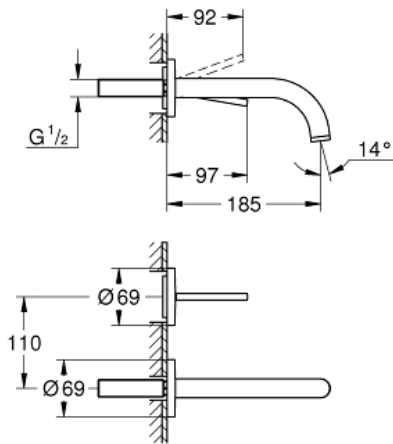

ATRIO
Two-hole basin mixer joystick
MODEL # 19287003

Pure Freude
an Wasser

GROHE

Product Description:

ATRIO

Two-hole basin mixer joystick

Standard Specification:

wall mounted

without concealed body

set for final installation for

23 429 000

GROHE FeatherControl Joystick cartridge

GROHE StarLight chrome finish

GROHE EcoJoy 5.7 l/min laminar mousseur

centre distance 110 mm

projection 185 mm

Color:

□ 19287003 Chrome