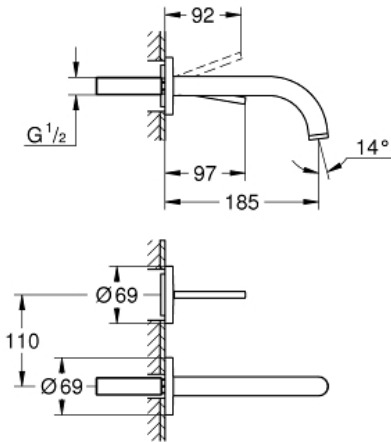

ATRIO
Two-hole basin mixer joystick
MODEL # 19287DC3

Pure Freude
an Wasser

GROHE

Product Description:

ATRIO

Two-hole basin mixer joystick

Standard Specification:

wall mounted

without concealed body

set for final installation for

23 429 000

GROHE FeatherControl Joystick cartridge

GROHE StarLight finish

GROHE EcoJoy 5.7 l/min laminar mousseur

centre distance 110 mm

projection 185 mm

Color:

□ 19287DC3 supersteel