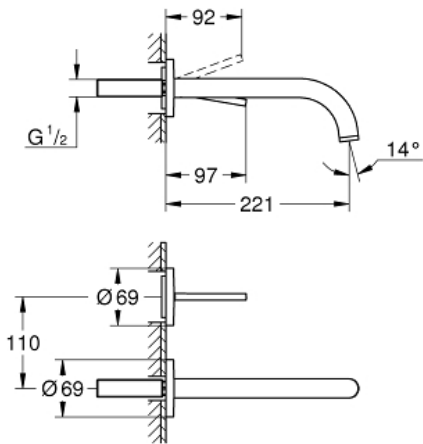

ATRIO
Two-hole basin mixer joystick
MODEL # 19918003

Pure Freude
an Wasser

GROHE

Product Description:

ATRIO

Two-hole basin mixer joystick

Standard Specification:

wall mounted

without concealed body

set for final installation for

23 429 000

GROHE FeatherControl Joystick cartridge

GROHE StarLight chrome finish

GROHE EcoJoy 5.7 l/min laminar mousseur

centre distance 110 mm

projection 221 mm

Color:

□ 19918003 Chrome