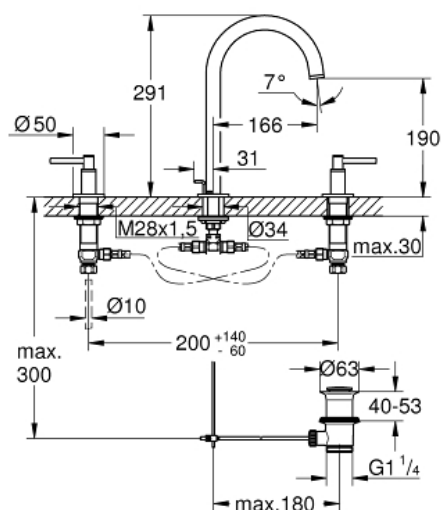

ATRIO
Three-hole basin mixer 1/2" M-
Size

MODEL # 20009003

Pure Freude
an Wasser

GROHE

Product Description:

ATRIO
Three-hole basin mixer 1/2"
M-Size

Standard Specification:

ceramic headparts 1/2", 90°

GROHE StarLight chrome finish

GROHE EcoJoy 5.7 l/min laminar mousseur

swivel tubular spout with mousseur and stop limiter

pop-up waste set 1 1/4"

flexible connection hoses between spout and side valves
with lever handles

Two different sets of caps included. One set with
"H" and "C" marking, one set without marking.

Color:

□ 20009003 Chrome