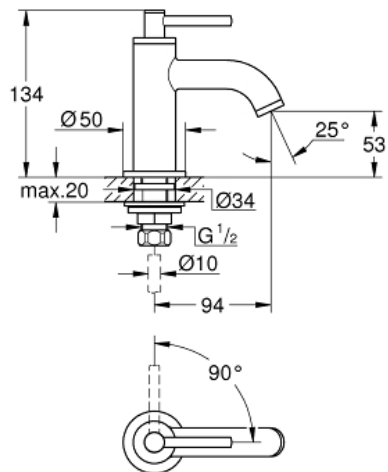

ATRIO
Pillar tap 1/2" XS-Size
MODEL # 20021003

Pure Freude
an Wasser

GROHE

Product Description:
ATRIO
Pillar tap 1/2" XS-Size

Standard Specification:
headpart 1/2" - 90°
GROHE StarLight chrome finish
GROHE EcoJoy 5.7 l/min laminar mousseur
rapid installation system
mousseur
fixed spout
flexible connection hoses
with lever handle