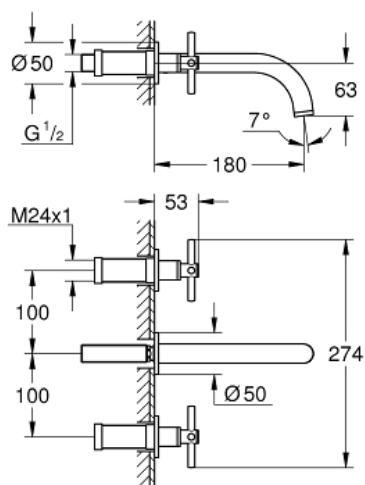

ATRIO  
3-hole basin mixer  
MODEL # 20164AL3

Pure Freude  
an Wasser

GROHE

**Product Description:**

**ATRIO**  
3-hole basin mixer

**Standard Specification:**

wall mounted  
**without concealed body**  
set for final installation for  
29 025 000  
valves hot/cold  
with headparts 1/2" - 90°

**GROHE StarLight** finish

**GROHE EcoJoy** 5.7 l/min laminar mousseur

centre distance 200 mm

projection 180 mm

with cross handles

Two different sets of caps included. One set with  
"H" and "C" marking, one set without marking.