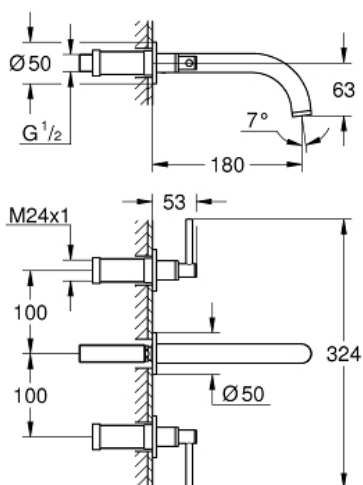

ATRIO
Three-hole basin mixer 1/2" S-Size
MODEL # 20169AL3

Pure Freude
an Wasser

GROHE

Product Description:

ATRIO
Three-hole basin mixer 1/2"
S-Size

Standard Specification:

wall mounted
set for final installation for
29 025 000
without concealed body
valves hot/cold
with headparts 1/2" - 90°
GROHE StarLight finish
GROHE EcoJoy 5.7 l/min laminar mousseur
centre distance 200 mm
projection 180 mm

with lever handles
Two different sets of caps included. One set with
"H" and "C" marking, one set without marking.

Color:

□ 20169AL3 brushed hard graphite