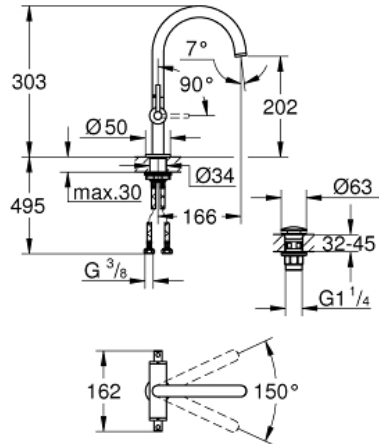

ATRIO  
Basin mixer, 1/2" L-Size  
MODEL # 21022AL3

Pure Freude  
an Wasser

GROHE

**Product Description:**

ATRIO  
Basin mixer, 1/2"  
L-Size

**Standard Specification:**

ceramic headparts 1/2", 90°

**GROHE StarLight** finish

**GROHE EcoJoy** 5.7 l/min laminar mousseur

rapid installation system

swivel tubular spout with mousseur and stop limiter

Push-open waste set 1 1/4"

flexible connection hoses

with lever handles

Two different sets of caps included. One set with "H" and "C" marking, one set without marking.