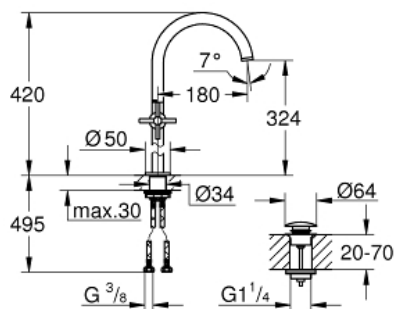

ATRIO  
Basin mixer, 1/2" XL-Size  
MODEL # 21044AL3

Pure Freude  
an Wasser

GROHE

**Product Description:**

ATRIO  
Basin mixer, 1/2"  
XL-Size

**Standard Specification:**

for free-standing basins  
ceramic headparts 1/2", 90°  
**GROHE StarLight** finish  
**GROHE EcoJoy** 5.7 l/min laminar mousseur  
rapid installation system  
swivel tubular spout with mousseur and stop limiter  
Push-open waste set 1 1/4"  
flexible connection hoses  
with cross handles  
Two different sets of caps included. One set with  
"H" and "C" marking, one set without marking.

**Color:**

□ 21044AL3 brushed hard graphite