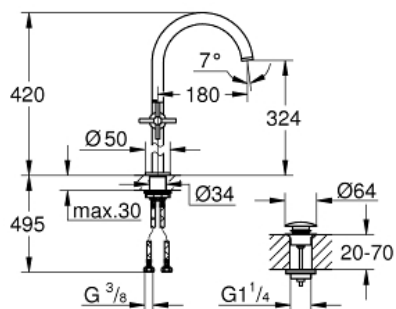

ATRIO
Basin mixer, 1/2" XL-Size
MODEL # 21044DC3

Pure Freude
an Wasser

GROHE

Product Description:

ATRIO
Basin mixer, 1/2"
XL-Size

Standard Specification:

for free-standing basins
ceramic headparts 1/2", 90°
GROHE StarLight finish
GROHE EcoJoy 5.7 l/min laminar mousseur
rapid installation system
swivel tubular spout with mousseur and stop limiter
Push-open waste set 1 1/4"
flexible connection hoses
with cross handles
Two different sets of caps included. One set with
"H" and "C" marking, one set without marking.

Color:

□ 21044DC3 supersteel