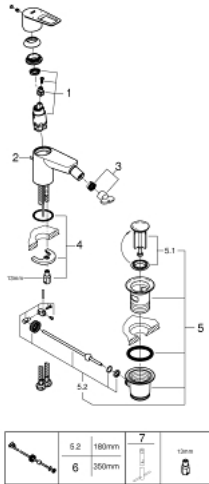

23 338 001 **BIDET MIXER 1/2"**

PRODUCT DESCRIPTION

- monobloc installation
 - metal lever
 - GROHE Longlife 28 mm ceramic cartridge
 - with temperature limiter
 - **GROHE StarLight** chrome finish
 - **GROHE EcoJoy** mousseur 5.7 l/min
 - with ball joint
 - rapid installation system
 - plastic pop-up waste set 1 1/4"
-
- flexible connection hoses
-
- professional edition

23 338 001 BIDET MIXER 1/2"

SPARE PARTS

- 1: Cartridge (Order-nr. 46580000)
 - 2: Pop-up rod (Order-nr. 46739000)
 - 3: Flow restrictor (Order-nr. 13998000)
 - 4: Shank mounting kit (Order-nr. 46249000)
 - 5: Pop-up waste set 1 1/4" (Order-nr. 28910000)
 - 5.1: Chrome bath plug (Order-nr. 07182000)
 - 5.2: Eccentric rod (Order-nr. 07052000)
 - 6: Eccentric rod (Order-nr. 07341000)*
 - 7: Mounting wrench (Order-nr. 19017000)*
- * Optional accessories