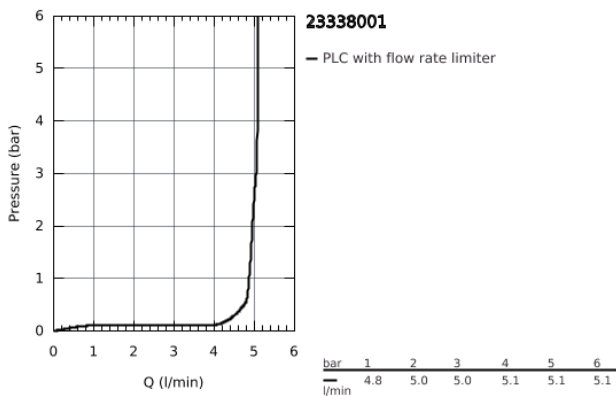

23 338 001 **BIDET MIXER 1/2"**

PRODUCT DESCRIPTION

- monobloc installation
 - metal lever
 - GROHE Longlife 28 mm ceramic cartridge
 - with temperature limiter
 - **GROHE StarLight** chrome finish
 - **GROHE EcoJoy** mousseur 5.7 l/min
 - with ball joint
 - rapid installation system
 - plastic pop-up waste set 1 1/4"
-
- flexible connection hoses
-
- professional edition

23 338 001 BIDET MIXER 1/2"

SPARE PARTS

- 1: Cartridge (Order-nr. 46580000)
 - 2: Pop-up rod (Order-nr. 46739000)
 - 3: Flow restrictor (Order-nr. 13998000)
 - 4: Shank mounting kit (Order-nr. 46249000)
 - 5: Pop-up waste set 1 1/4" (Order-nr. 28910000)
 - 5.1: Chrome bath plug (Order-nr. 07182000)
 - 5.2: Eccentric rod (Order-nr. 07052000)
 - 6: Eccentric rod (Order-nr. 07341000)*
 - 7: Mounting wrench (Order-nr. 19017000)*
- * Optional accessories