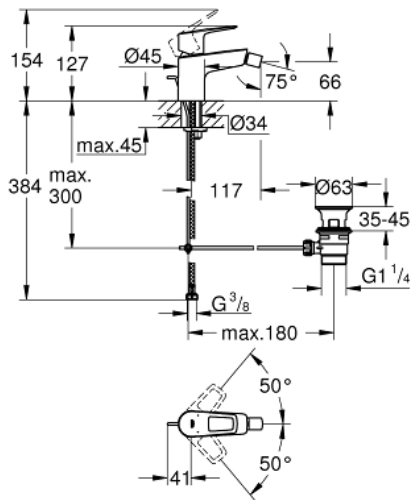

23 338 001 **BIDET MIXER 1/2"**

PRODUCT DESCRIPTION

- monobloc installation
 - metal lever
 - GROHE Longlife 28 mm ceramic cartridge
 - with temperature limiter
 - **GROHE StarLight** chrome finish
 - **GROHE EcoJoy** mousseur 5.7 l/min
 - with ball joint
 - rapid installation system
 - plastic pop-up waste set 1 1/4"
-
- flexible connection hoses
-
- professional edition

23 338 001 BIDET MIXER 1/2"

SPARE PARTS

- 1: Cartridge (Order-nr. 46580000)
 - 2: Pop-up rod (Order-nr. 46739000)
 - 3: Flow restrictor (Order-nr. 13998000)
 - 4: Shank mounting kit (Order-nr. 46249000)
 - 5: Pop-up waste set 1 1/4" (Order-nr. 28910000)
 - 5.1: Chrome bath plug (Order-nr. 07182000)
 - 5.2: Eccentric rod (Order-nr. 07052000)
 - 6: Eccentric rod (Order-nr. 07341000)*
 - 7: Mounting wrench (Order-nr. 19017000)*
- * Optional accessories