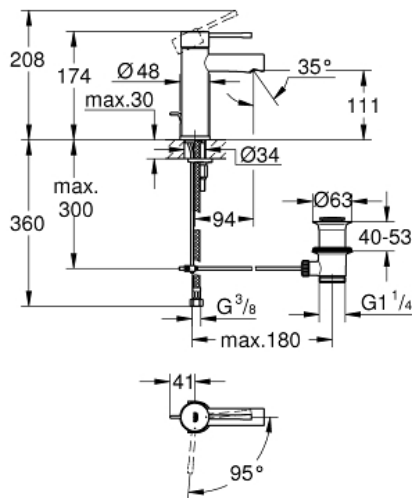

ESSENCE
Basin mixer 1/2" S-Size
MODEL # 23379001

Pure Freude
an Wasser

GROHE

Product Description:

ESSENCE
Basin mixer 1/2"
S-Size

Standard Specification:

monobloc installation
metal lever
GROHE SilkMove ES 28 mm ceramic cartridge
with energy saving function via cold start
with temperature limiter
GROHE StarLight chrome finish
GROHE EcoJoy mousseur 5.7 l/min
GROHE QuickFix Plus installation system
pop-up waste set 1 1/4"
flexible connection hoses

Color:

□ 23379001 Chrome