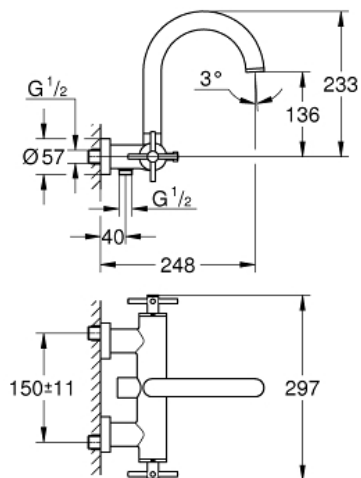

ATRIO  
Bath / shower mixer 1/2"  
MODEL # 25010AL3

Pure Freude  
an Wasser

GROHE

**Product Description:**

**ATRIO**

**Bath / shower mixer 1/2"**

**Standard Specification:**

wall mounted

ceramic headparts 1/2", 90°

**GROHE StarLight** finish

automatic diverter: bath/shower

tubular spout

with stop restriction

mousseur

covered S-unions

protected against backflow

without shower set

with cross handles

Two different sets of caps included. One set with "H" and "C" marking, one set without marking.

**Color:**

□ 25010AL3 brushed hard graphite