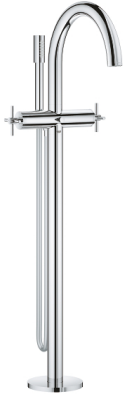

ATRIO
Bath / shower mixer 1/2"
MODEL # 25044003

Pure Freude
an Wasser

GROHE

Product Description:

ATRIO

Bath / shower mixer 1/2"

Standard Specification:

floor-mounted installation

with high pillar unions (765 mm)

set for final installation for

45 984 001

ceramic headparts 1/2", 90°

GROHE StarLight chrome finish

automatic diverter: bath/shower

swivel tubular spout with mousseur and stop limiter

projection 301 mm

integrated non-return valve

in the shower outlet 1/2"

hand shower Sena Stick (26 465)

with shower holder

Silverflex shower hose 1250 mm (28 362)

protected against backflow, with cross handles

Two different sets of caps included. One set with

"H" and "C" marking, one set without marking.

Color:

□ 25044003 Chrome