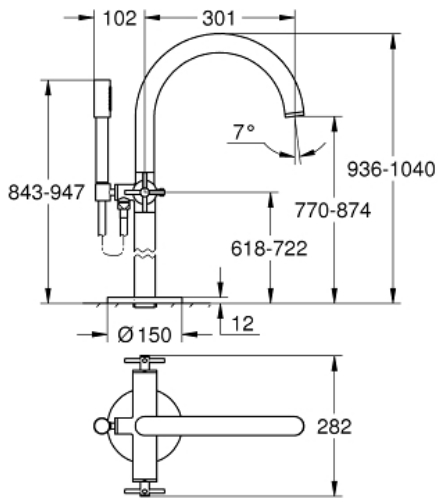

ATRIO
Bath / shower mixer 1/2"
MODEL # 25044003

Pure Freude
an Wasser

GROHE

Product Description:

ATRIO

Bath / shower mixer 1/2"

Standard Specification:

floor-mounted installation

with high pillar unions (765 mm)

set for final installation for

45 984 001

ceramic headparts 1/2", 90°

GROHE StarLight chrome finish

automatic diverter: bath/shower

swivel tubular spout with mousseur and stop limiter

projection 301 mm

integrated non-return valve

in the shower outlet 1/2"

hand shower Sena Stick (26 465)

with shower holder

Silverflex shower hose 1250 mm (28 362)

protected against backflow, with cross handles

Two different sets of caps included. One set with

"H" and "C" marking, one set without marking.

Color:

□ 25044003 Chrome