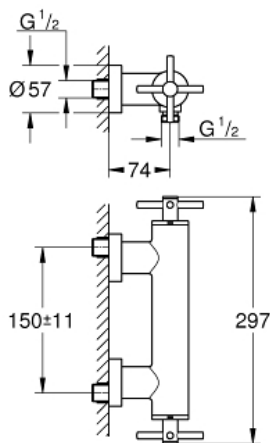

ATRIO  
Shower mixer 1/2"  
MODEL # 26003003

Pure Freude  
an Wasser

GROHE

**Product Description:**

**ATRIO**  
**Shower mixer 1/2"**

**Standard Specification:**

wall mounted  
ceramic headparts 1/2", 90°  
shower outlet 1/2"  
integrated non-return valves in the  
shower outlet 1/2"  
covered S-unions  
protected against backflow  
with cross handles  
Two different sets of caps included. One set with  
"H" and "C" marking, one set without marking.

**Color:**

□ 26003003 Chrome