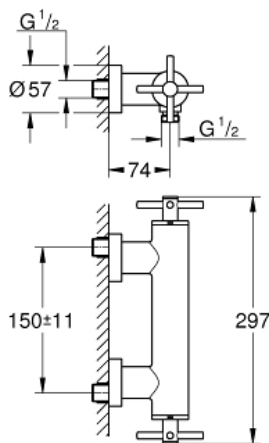

ATRIO  
Shower mixer 1/2"  
MODEL # 26003DC3

Pure Freude  
an Wasser

GROHE

**Product Description:**

**ATRIO**  
**Shower mixer 1/2"**

**Standard Specification:**

wall mounted  
ceramic headparts 1/2", 90°  
**GROHE StarLight** finish  
shower outlet 1/2"  
integrated non-return valves in the  
shower outlet 1/2"  
covered S-unions  
protected against backflow  
with cross handles  
Two different sets of caps included. One set with  
"H" and "C" marking, one set without marking.

**Color:**

□ 26003DC3 supersteel