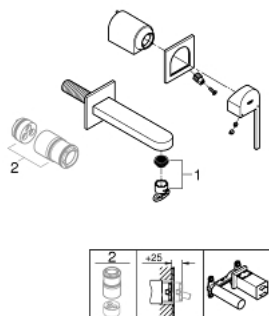

## 29 303 AL3 GROHE PLUS 2-HOLE BASIN MIXER M-SIZE

### PRODUCT DESCRIPTION

- Colour: brushed hard graphite
- wall mounted
- set for final installation for
- 23 200 000
- without concealed body
- metal escutcheon
- metal lever
- GROHE Long-Life finish
- GROHE Water Saving - Less water, perfect flow
- maximum flow rate (at 3 bar): 5 l/min
- SpeedClean mousseur
- GROHE AquaGuide adjustable mousseur
- centre distance 110 mm
- projection 147 mm
- min. recommended pressure 1.0 bar

### SPARE PARTS, March 2019 – now

1: Flow restrictor (Spare part-nr. 48449000)

2: Flush pipe extension (Spare part-nr. 46943000)\*

\* Optional accessories