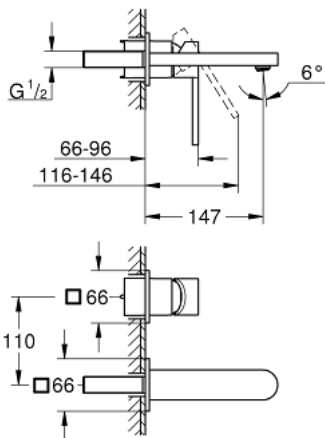

## 29 303 AL3 GROHE PLUS 2-HOLE BASIN MIXER M-SIZE

### PRODUCT DESCRIPTION

- Colour: brushed hard graphite
- wall mounted
- set for final installation for
- 23 200 000
- without concealed body
- metal escutcheon
- metal lever
- GROHE Long-Life finish
- GROHE Water Saving - Less water, perfect flow
- maximum flow rate (at 3 bar): 5 l/min
- SpeedClean mousseur
- GROHE AquaGuide adjustable mousseur
- centre distance 110 mm
- projection 147 mm
- min. recommended pressure 1.0 bar

### SPARE PARTS, March 2019 – now

1: Flow restrictor (Spare part-nr. 48449000)

2: Flush pipe extension (Spare part-nr. 46943000)\*

\* Optional accessories