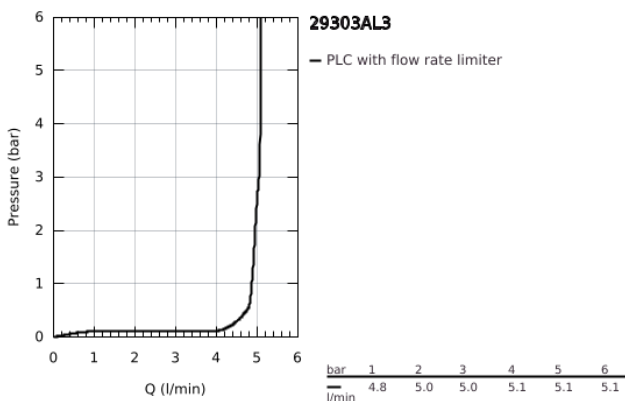

## 29 303 AL3 GROHE PLUS 2-HOLE BASIN MIXER M-SIZE

### PRODUCT DESCRIPTION

- Colour: brushed hard graphite
- wall mounted
- set for final installation for
- 23 200 000
- without concealed body
- metal escutcheon
- metal lever
- GROHE Long-Life finish
- GROHE Water Saving - Less water, perfect flow
- maximum flow rate (at 3 bar): 5 l/min
- SpeedClean mousseur
- GROHE AquaGuide adjustable mousseur
- centre distance 110 mm
- projection 147 mm
- min. recommended pressure 1.0 bar