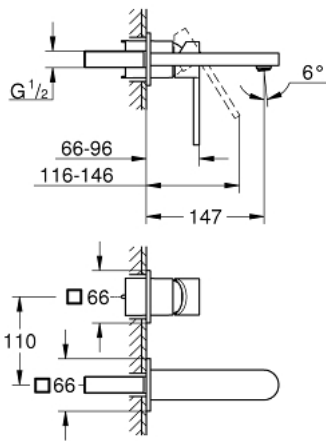

29 303 DC3 GROHE PLUS 2-HOLE BASIN MIXER M-SIZE

PRODUCT DESCRIPTION

- Colour: supersteel
- wall mounted
- set for final installation for
- 23 200 000
- without concealed body
- metal escutcheon
- metal lever
- GROHE Long-Life finish
- GROHE Water Saving - Less water, perfect flow
- maximum flow rate (at 3 bar): 5 l/min
- SpeedClean mousseur
- GROHE AquaGuide adjustable mousseur
- centre distance 110 mm
- projection 147 mm
- min. recommended pressure 1.0 bar

29 303 DC3 GROHE PLUS 2-HOLE BASIN MIXER M-SIZE

SPARE PARTS, January 2019 – now

1: Flow restrictor (Spare part-nr. 48449000)

2: Flush pipe extension (Spare part-nr. 46943000)*

* Optional accessories