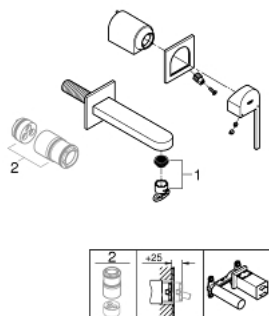

29 303 DC3 GROHE PLUS 2-HOLE BASIN MIXER M-SIZE

PRODUCT DESCRIPTION

- Colour: supersteel
- wall mounted
- set for final installation for
- 23 200 000
- without concealed body
- metal escutcheon
- metal lever
- GROHE Long-Life finish
- GROHE Water Saving - Less water, perfect flow
- maximum flow rate (at 3 bar): 5 l/min
- SpeedClean mousseur
- GROHE AquaGuide adjustable mousseur
- centre distance 110 mm
- projection 147 mm
- min. recommended pressure 1.0 bar

29 303 DC3 GROHE PLUS 2-HOLE BASIN MIXER M-SIZE

SPARE PARTS, January 2019 – now

1: Flow restrictor (Spare part-nr. 48449000)

2: Flush pipe extension (Spare part-nr. 46943000)*

* Optional accessories