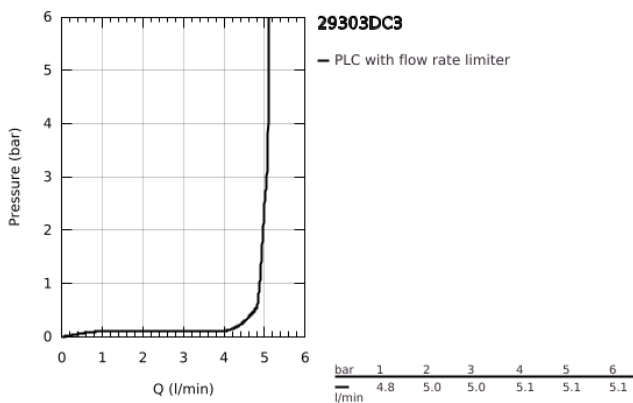

29 303 DC3 GROHE PLUS 2-HOLE BASIN MIXER M-SIZE

PRODUCT DESCRIPTION

- Colour: supersteel
- wall mounted
- set for final installation for
- 23 200 000
- without concealed body
- metal escutcheon
- metal lever
- GROHE Long-Life finish
- GROHE Water Saving - Less water, perfect flow
- maximum flow rate (at 3 bar): 5 l/min
- SpeedClean mousseur
- GROHE AquaGuide adjustable mousseur
- centre distance 110 mm
- projection 147 mm
- min. recommended pressure 1.0 bar

29 303 DC3 GROHE PLUS 2-HOLE BASIN MIXER M-SIZE

SPARE PARTS, January 2019 – now

1: Flow restrictor (Spare part-nr. 48449000)

2: Flush pipe extension (Spare part-nr. 46943000)*

* Optional accessories