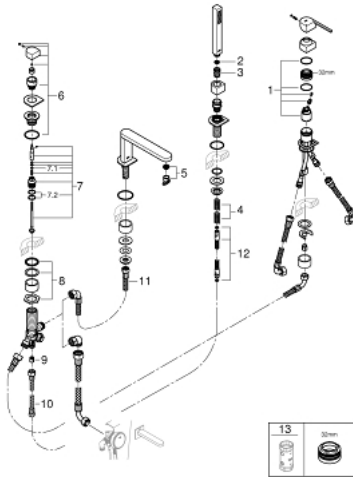

29 307 DC3 GROHE PLUS 4-HOLE SINGLE-LEVER BATH COMBINATION

SPARE PARTS, January 2019 – now

- 1: Cartridge (Spare part-nr. 46374000)
 - 2: Strainer (Spare part-nr. 0700200M)
 - 3: connector 8 x 15 mm (Spare part-nr. 08864DC0)
 - 4: Compression spring (Spare part-nr. 00869000)
 - 5: Flow restrictor (Spare part-nr. 48009000)
 - 6: Diverter knob (Spare part-nr. 48494DC0)
 - 7: Diverter (Spare part-nr. 45443000)
 - 7.1: O-Ring Ø6 x Ø2 (Spare part-nr. 0128300M)
 - 7.2: O-Ring (Spare part-nr. 0120500M)
 - 8: Repl.kit f.spout shank (Spare part-nr. 45456000)
 - 9: Non-return valve (Spare part-nr. 08565000)
 - 10: Connecting hose (Spare part-nr. 07300000)
 - 11: Connecting hose (Spare part-nr. 48018000)
 - 12: Metal hose (Spare part-nr. 28146000)
 - 13: Socket Spanner (Spare part-nr. 19332000)*
- * Optional accessories