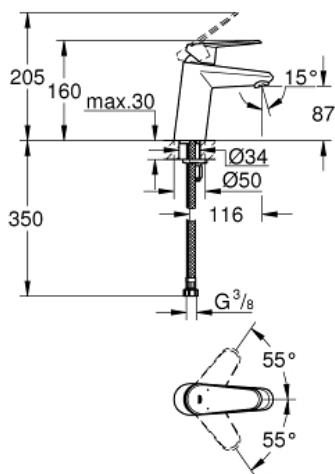

EURODISC COSMOPOLITAN
Basin mixer 1/2" S-Size

MODEL # 3246920E

Pure Freude
an Wasser

GROHE

Product Description:
EURODISC COSMOPOLITAN
Basin mixer 1/2"
S-Size

Standard Specification:

metal lever
monobloc installation
GROHE SilkMove 35 mm ceramic cartridge
adjustable flow rate limiter
adjustable minimum flow rate 2.5 l/min
temperature limiter
GROHE StarLight chrome finish
GROHE EcoJoy SpeedClean mousseur 5.7 l/min
GROHE QuickFix Plus installation
system with centering support
smooth body
flexible connection hoses
noise classification 1 in accordance
with DIN4109