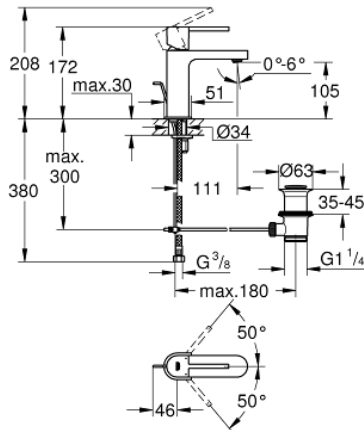

32 612 DC3 **GROHE PLUS BASIN MIXER 1/2"**
S-SIZE

PRODUCT DESCRIPTION

- Colour: supersteel
- monobloc installation
- metal lever
- 28 mm ceramic cartridge with GROHE SilkMove
- with temperature limiter
- GROHE Long-Life finish
- GROHE Water Saving - Less water, perfect flow
- maximum flow rate (at 3 bar): 5 l/min
- SpeedClean mousseur
- GROHE AquaGuide adjustable mousseur
- GROHE FastFixation Plus installation system
- pop-up waste set 1 1/4"
- flexible connection hoses

32 612 DC3 GROHE PLUS BASIN MIXER 1/2" S-SIZE

SPARE PARTS, January 2019 – now

- 1: Lever (Spare part-nr. 48452DC0)
 - 2: retaining ring (Spare part-nr. 07419000)
 - 3: Cartridge (Spare part-nr. 46580000)
 - 4: Pop-up rod (Spare part-nr. 46739EN0)
 - 5: Flow restrictor (Spare part-nr. 48449000)
 - 6: Shank mounting kit (Spare part-nr. 46645000)
 - 7: Pop-up waste set 1 1/4" (Spare part-nr. 28910DC0)
 - 7.1: Chrome bath plug (Spare part-nr. 07182DC0)
 - 7.2: Eccentric rod (Spare part-nr. 07052000)
 - 8: Eccentric rod (Spare part-nr. 07341000)*
 - 9: Mounting wrench (Spare part-nr. 19017000)*
- * Optional accessories