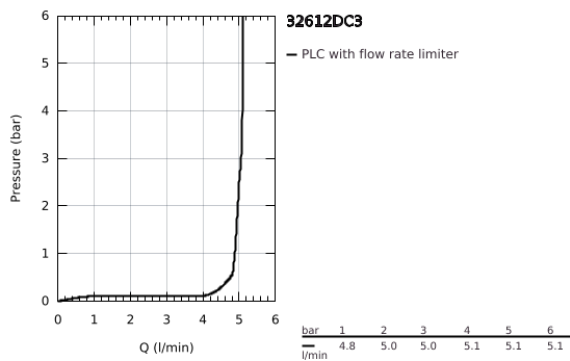

32 612 DC3 **GROHE PLUS BASIN MIXER 1/2"**
S-SIZE

PRODUCT DESCRIPTION

- Colour: supersteel
- monobloc installation
- metal lever
- 28 mm ceramic cartridge with GROHE SilkMove
- with temperature limiter
- GROHE Long-Life finish
- GROHE Water Saving - Less water, perfect flow
- maximum flow rate (at 3 bar): 5 l/min
- SpeedClean mousseur
- GROHE AquaGuide adjustable mousseur
- GROHE FastFixation Plus installation system
- pop-up waste set 1 1/4"
- flexible connection hoses

32 612 DC3 GROHE PLUS BASIN MIXER 1/2" S-SIZE

SPARE PARTS, January 2019 – now

- 1: Lever (Spare part-nr. 48452DC0)
 - 2: retaining ring (Spare part-nr. 07419000)
 - 3: Cartridge (Spare part-nr. 46580000)
 - 4: Pop-up rod (Spare part-nr. 46739EN0)
 - 5: Flow restrictor (Spare part-nr. 48449000)
 - 6: Shank mounting kit (Spare part-nr. 46645000)
 - 7: Pop-up waste set 1 1/4" (Spare part-nr. 28910DC0)
 - 7.1: Chrome bath plug (Spare part-nr. 07182DC0)
 - 7.2: Eccentric rod (Spare part-nr. 07052000)
 - 8: Eccentric rod (Spare part-nr. 07341000)*
 - 9: Mounting wrench (Spare part-nr. 19017000)*
- * Optional accessories