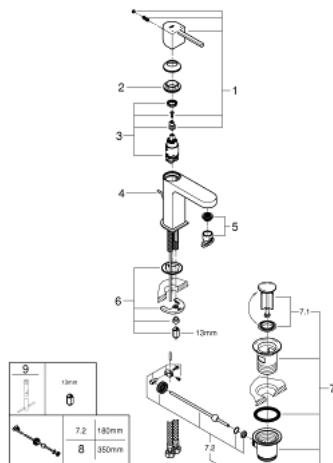

32 612 DC3 **GROHE PLUS BASIN MIXER 1/2"**
S-SIZE

PRODUCT DESCRIPTION

- Colour: supersteel
- monobloc installation
- metal lever
- 28 mm ceramic cartridge with GROHE SilkMove
- with temperature limiter
- GROHE Long-Life finish
- GROHE Water Saving - Less water, perfect flow
- maximum flow rate (at 3 bar): 5 l/min
- SpeedClean mousseur
- GROHE AquaGuide adjustable mousseur
- GROHE FastFixation Plus installation system
- pop-up waste set 1 1/4"
- flexible connection hoses

32 612 DC3 GROHE PLUS BASIN MIXER 1/2" S-SIZE

SPARE PARTS, January 2019 – now

- 1: Lever (Spare part-nr. 48452DC0)
 - 2: retaining ring (Spare part-nr. 07419000)
 - 3: Cartridge (Spare part-nr. 46580000)
 - 4: Pop-up rod (Spare part-nr. 46739EN0)
 - 5: Flow restrictor (Spare part-nr. 48449000)
 - 6: Shank mounting kit (Spare part-nr. 46645000)
 - 7: Pop-up waste set 1 1/4" (Spare part-nr. 28910DC0)
 - 7.1: Chrome bath plug (Spare part-nr. 07182DC0)
 - 7.2: Eccentric rod (Spare part-nr. 07052000)
 - 8: Eccentric rod (Spare part-nr. 07341000)*
 - 9: Mounting wrench (Spare part-nr. 19017000)*
- * Optional accessories