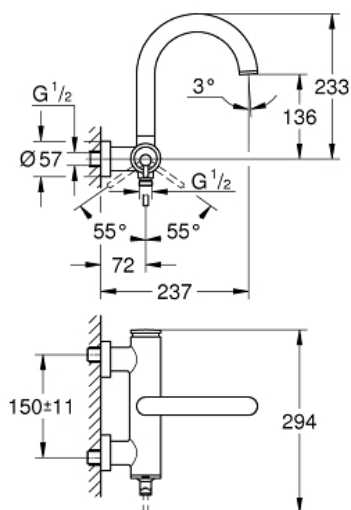

ATRIO
Single-lever bath/shower mixer
1/2"

MODEL # 32652003

Pure Freude
an Wasser

GROHE

Product Description:

ATRIO

Single-lever bath/shower mixer 1/2"

Standard Specification:

wall mounted

GROHE SilkMove 35 mm ceramic cartridge

GROHE StarLight chrome finish

adjustable flow rate limiter

automatic diverter: bath/shower

cast spout

mousseur

shower bottom outlet 1/2" with

integrated non return-valve

covered S-unions

protected against backflow

Color:

□ 32652003 brushed hard graphite