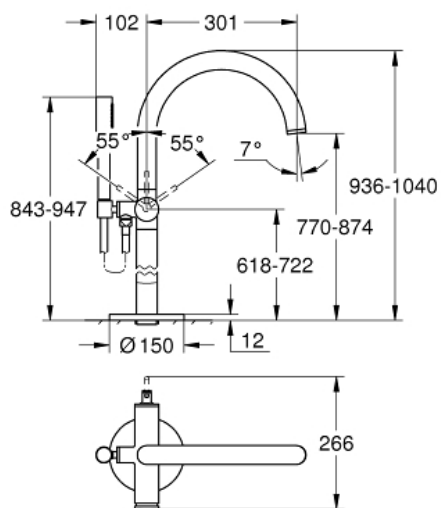

ATRIO
Single-lever bath mixer, floor
mounted

MODEL # 32653DC3

Pure Freude
an Wasser

GROHE

Product Description:

ATRIO

Single-lever bath mixer, floor mounted

Standard Specification:

set for final installation for
45 984 001

without roughing-in-set

GROHE SilkMove 35 mm ceramic cartridge

with temperature limiter

GROHE StarLight finish

automatic diverter: bath/shower

spout with mousseur

projection 301 mm

integrated non-return valve

in the shower outlet 1/2"

with shower holder

hand shower Sena Stick (26 465)

Silverflex shower hose 1250 mm

protected against backflow

Color:

□ 32653DC3 supersteel