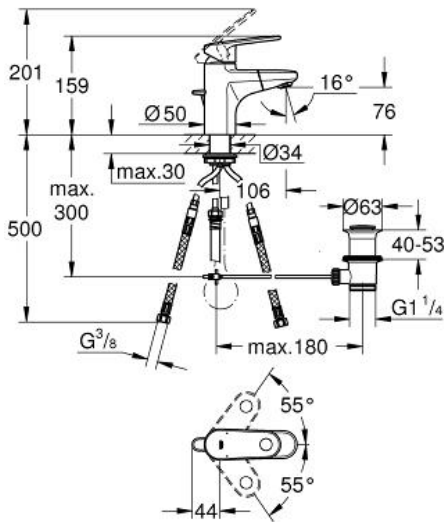

EUROPLUS
Basin mixer 1/2" S-Size
MODEL # 33155002

Pure Freude
an Wasser

GROHE

Product Description:

EUROPLUS
Basin mixer 1/2"
S-Size

Standard Specification:

monobloc installation
metal lever
GROHE SilkMove 35 mm ceramic cartridge
adjustable minimum flow rate 2.5 l/min
temperature limiter
GROHE StarLight chrome finish
rapid installation system
pull out spout with mousseur
integrated non-return valve
pop-up waste set 1 1/4"
flexible connection hoses

Color:

□ 33155002 Chrome