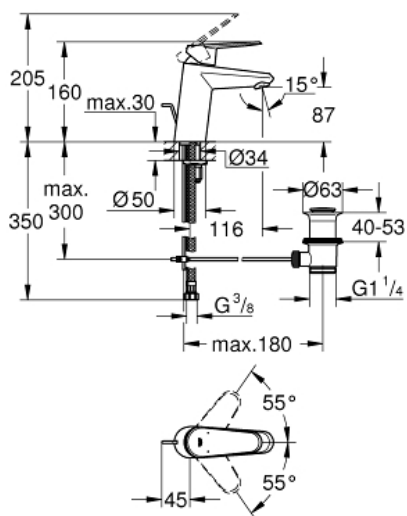

# EURODISC COSMOPOLITAN

Basin mixer 1/2" S-Size

MODEL # 33190002

Pure Freude  
an Wasser

**GROHE**

**Product Description:**  
**EURODISC COSMOPOLITAN**  
Basin mixer 1/2"  
S-Size

**Standard Specification:**  
monobloc installation  
metal lever  
**GROHE SilkMove** 35 mm ceramic cartridge  
adjustable flow rate limiter  
adjustable minimum flow rate 2.5 l/min  
**GROHE StarLight** chrome finish  
**GROHE QuickFix** Plus installation  
system with centering support  
mousseur  
pop-up waste set 1 1/4"  
flexible connection hoses  
optional temperature limiter (46 375 000)  
noise classification 1 in accordance  
with DIN4109

**Color:**  
□ 33190002 Chrome