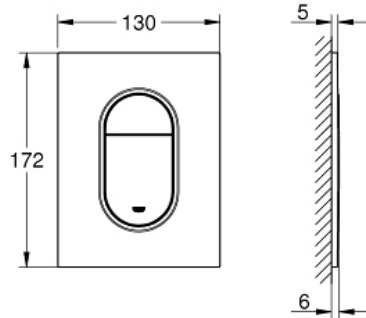

ARENA COSMOPOLITAN S Flush plate

MODEL # 37624DC0

Pure Freude
an Wasser

GROHE
WAVE

Product Description:
ARENA COSMOPOLITAN S
Flush plate

Standard Specification:
for dual flush or start & stop actuation
for pneumatic drop valve AV1
compatible with Rapid SL/GD2 1.13 m
vertical installation
130 x 172 mm
for mounting of small flush plates please order
inspection shaft 40 911 000 (sold separately)
GROHE StarLight finish
GROHE EcoJoy technology for less water and perfect flow
flush plate with magnetic holder and fixing brackets included