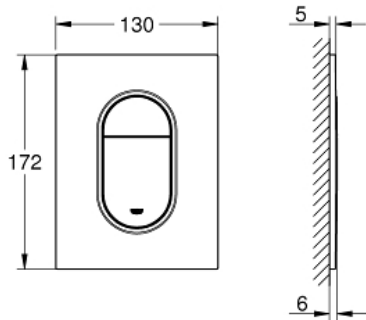

ARENA COSMOPOLITAN S Flush plate

MODEL # 37624P00

Pure Freude
an Wasser

GROHE
WAVE

Product Description:
ARENA COSMOPOLITAN S
Flush plate

Standard Specification:
for dual flush or start & stop actuation
for pneumatic drop valve AV1
compatible with Rapid SL/GD2 1.13 m
vertical installation
130 x 172 mm
for mounting of small flush plates please order
inspection shaft 40 911 000 (sold separately)
GROHE StarLight finish
GROHE EcoJoy technology for less water and perfect flow
flush plate with magnetic holder and fixing brackets included