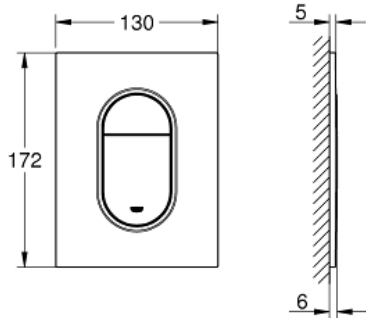

# ARENA COSMOPOLITAN S Flush plate

MODEL # 37624SH0

Pure Freude  
an Wasser

**GROHE**  
WAVE

**Product Description:**  
**ARENA COSMOPOLITAN S**  
**Flush plate**

**Standard Specification:**  
for dual flush or start & stop actuation  
for pneumatic drop valve AV1  
compatible with Rapid SL/GD2 1.13 m  
vertical installation  
130 x 172 mm

**for mounting of small flush plates please order  
inspection shaft 40 911 000 (sold separately)**

**GROHE StarLight** finish

**GROHE EcoJoy** technology for less water and perfect flow  
flush plate with magnetic holder and fixing brackets included