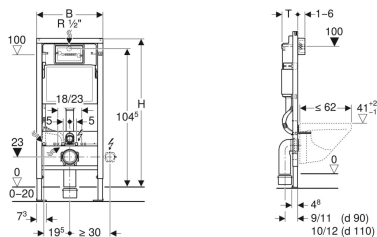

**Geberit Duofix frame for wall-hung WC, 112 cm, with Delta concealed cistern 12 cm, Delta30 flush plate**

**Application purposes**

- For drywall construction
- For installation in part or room-height prewall installations
- For installation in room-height installation walls
- For wall-hung WCs with connection dimensions in accordance with EN 33:2011
- For wall-hung WCs with projection up to 62 cm
- For floor constructions 0–20 cm

**Characteristics**

- Self-supporting frame, powder-coated
- Frame top open
- Frame with  $\varnothing 9$  mm drilling holes for fastening in wood frame construction
- Frame with holes to receive Geberit Duofix wall anchors for elements with frame top open
- Frame prepared for support brackets for WC ceramic appliances with small contact surfaces
- Galvanized feet

**Scope of delivery**

- Angle stop valve R 1/2", with adaptor ring
- Protection box for service opening, made of polystyrene foam
- 2 distance bolts
- Geberit Delta30 actuator plate for dual flush
- 2 wall anchors
- Connection set for WC,  $\varnothing 90$  mm
- Adaptor socket made of PE-HD,  $\varnothing 90 / 110$  mm

**Technical data**

Maximum operating temperature, water	25 °C
Flush volume, factory setting	5.8 and 3 l
Flush volume large, adjustment range	4.5 / 6 / 7.5 l
Flush volume small, adjustment range	3-4 l

- Connection bend 90° made of PE-HD,  $\varnothing 90$  mm
- 2 protection plugs
- Cup for flush volume reduction 4.0 / 2.6 l
- Crossbar for panelling support
- 2 threaded rods M12
- Fastening material