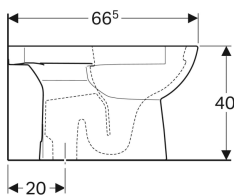

Geberit Selnova floor-standing WC for close-coupled exposed cistern, washdown, vertical outlet, semi-shrouded

Example image

Application purposes

- For close-coupled exposed cistern

Characteristics

- Floor-standing
- Washdown WC
- With flush rim
- Vertical outlet
- Type 1, full flush volume 6 l, in accordance with EN 997
- Type 2 in accordance with EN 997

- Semi-shrouded

Technical data

Product material

Vitreous china

Scope of delivery

- Fastening material

To order additionally

- Cistern
- WC seat

Art. no.	Colour/surface	B	H	T	
500.151.01.7	white	35.6 cm	40 cm	66.5 cm	New