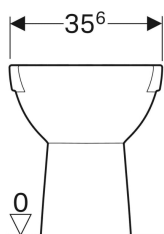

Geberit Selnova floor-standing WC for close-coupled exposed cistern, washdown, vertical outlet, semi-shrouded

Example image

Application purposes

- For close-coupled exposed cistern

Characteristics

- Floor-standing
- Washdown WC
- With flush rim
- Vertical outlet
- Type 1, full flush volume 6 l, in accordance with EN 997
- Type 2 in accordance with EN 997

- Semi-shrouded

Technical data

Product material

Vitreous china

Scope of delivery

- Fastening material

To order additionally

- Cistern
- WC seat

Art. no.	Colour/surface	B	H	T	
500.151.01.7	white	35.6 cm	40 cm	66.5 cm	New