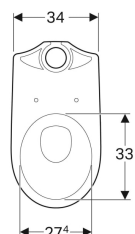

Geberit Selnova floor-standing WC for close-coupled exposed cistern, washdown, vertical outlet, semi-shrouded

Example image

Application purposes

- For close-coupled exposed cistern

Characteristics

- Floor-standing
- Washdown WC
- With flush rim
- Vertical outlet
- Type 1, full flush volume 6 l, in accordance with EN 997
- Type 2 in accordance with EN 997

- Semi-shrouded

Technical data

Product material

Vitreous china

Scope of delivery

- Fastening material

To order additionally

- Cistern
- WC seat

Art. no.	Colour/surface	B	H	T	
500.151.01.7	white	35.6 cm	40 cm	66.5 cm	New