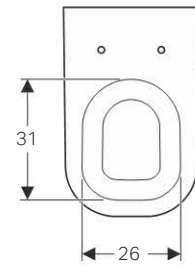

New

Geberit Smyle wall-hung WC

Application purposes

- For concealed cisterns
- For pressure flushing valves

Characteristics

- Wall-hung
- Washdown WC pan
- With flush rim
- Class 1, full flush volume 6 or 4.5 l, in accordance with EN 997
- Class 2, flush volume 6 / 4 l or 4 / 2.6 l, in accordance with EN 997

Technical data

Material		Vitreous china					
Art. no.	Colour	A [cm]	B [cm]	H [cm]	SU4 [pc.]	SU1 [pc.]	GBP/pc.
500.211.01.1	white	54	35	34	12	1	167.01

Available as of April 2017

To order additionally

- WC seat
- Fastening set for Geberit wall-hung WCs and wall-hung bidets → p. 86