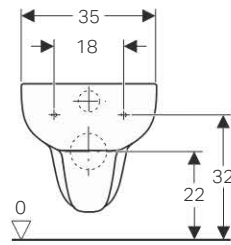

New

Geberit Smyle wall-hung WC

Application purposes

- For concealed cisterns
- For pressure flushing valves

Characteristics

- Wall-hung
- Washdown WC pan
- With flush rim
- Class 1, full flush volume 6 or 4.5 l, in accordance with EN 997
- Class 2, flush volume 6 / 4 l or 4 / 2.6 l, in accordance with EN 997

Technical data

Material		Vitreous china					
Art. no.	Colour	A [cm]	B [cm]	H [cm]	SU4 [pc.]	SU1 [pc.]	GBP/pc.
500.211.01.1	white	54	35	34	12	1	167.01

Available as of April 2017

To order additionally

- WC seat
- Fastening set for Geberit wall-hung WCs and wall-hung bidets → p. 86