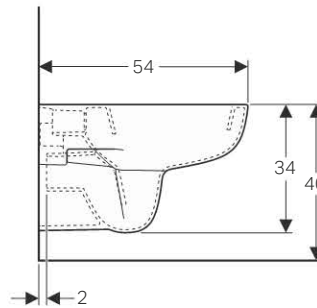

New

Geberit Smyle wall-hung WC

Application purposes

- For concealed cisterns
- For pressure flushing valves

Characteristics

- Wall-hung
- Washdown WC pan
- With flush rim
- Class 1, full flush volume 6 or 4.5 l, in accordance with EN 997
- Class 2, flush volume 6 / 4 l or 4 / 2.6 l, in accordance with EN 997

Technical data

Material		Vitreous china					
Art. no.	Colour	A [cm]	B [cm]	H [cm]	SU4 [pc.]	SU1 [pc.]	GBP/pc.
500.211.01.1	white	54	35	34	12	1	167.01

Available as of April 2017

To order additionally

- WC seat
- Fastening set for Geberit wall-hung WCs and wall-hung bidets → p. 86