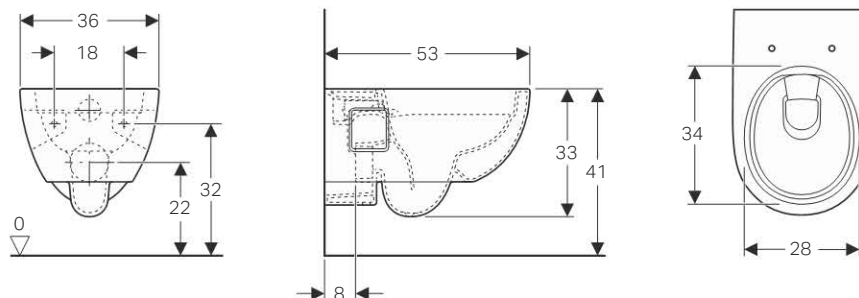

## Geberit Smyle wall-hung WC, opening for wall mounting, Rimfree

### Characteristics

- Wall-hung
- Washdown WC pan
- Rimfree
- Class 1, full flush volume 6 or 4.5 l, in accordance with EN 997
- Class 2, flush volume 6 / 4 l or 4 / 2.6 l, in accordance with EN 997

### Technical data

Material	Vitreous china
----------	----------------

Art. no.	Colour	A [cm]	B [cm]	H [cm]	SU4 [pc.]	SU1 [pc.]	GBP/pc.
500.215.01.1	white	53	36	33	12	1	210.36

Available as of April 2017