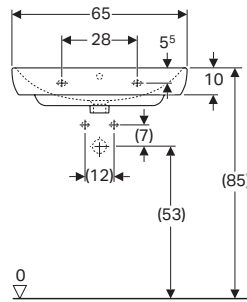

ART_335272

500.230.01.1 - WB Ge+Smy B65 w/OvF w/tpH

Technical data

Material

Vitreous china

Can be combined with

- Geberit Abalona full pedestal
- Geberit Smyle half pedestal

Accessories

- Geberit waste outlet with external push-button waste plug
- Geberit bottle trap for washbasin, horizontal outlet
- Fastening set for Geberit washbasins

Internal data

Art. no.

In assortment of