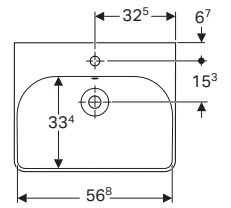

ART_335272

500.230.01.1 - WB Ge+Smy B65 w/OvF w/tpH

Technical data

Material

Vitreous china

Can be combined with

- Geberit Abalona full pedestal
- Geberit Smyle half pedestal

Accessories

- Geberit waste outlet with external push-button waste plug
- Geberit bottle trap for washbasin, horizontal outlet
- Fastening set for Geberit washbasins

Internal data

Art. no.

In assortment of