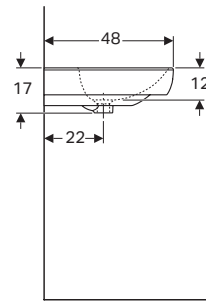

ART_335272

500.230.01.1 - WB Ge+Smy B65 w/OvF w/tpH

Technical data

Material

Vitreous china

Can be combined with

- Geberit Abalona full pedestal
- Geberit Smyle half pedestal

Accessories

- Geberit waste outlet with external push-button waste plug
- Geberit bottle trap for washbasin, horizontal outlet
- Fastening set for Geberit washbasins

Internal data

Art. no.

In assortment of