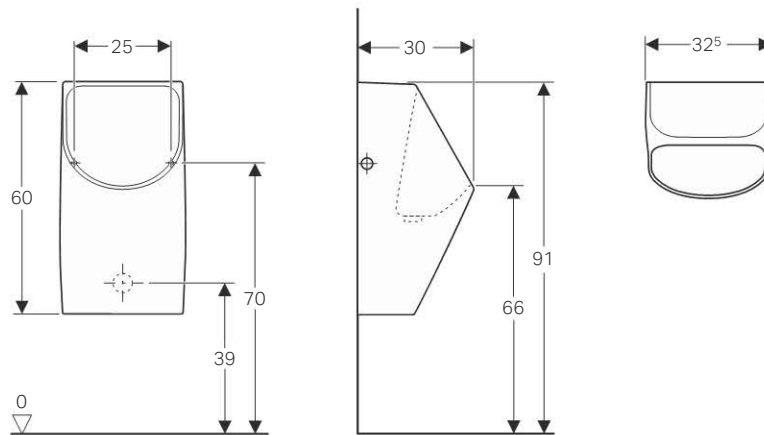

#### Characteristics

- Wall-hung
- Hidden trap
- Hidden fastening
- Easy to fasten thanks to Geberit fastening set Kerafix, for urinal

#### Scope of delivery

- Fastening material

Art. no.	Colour	A [cm]	B [cm]	H [cm]	GBP/pc.
500.255.01.1	white	30	32.5	60	268.12