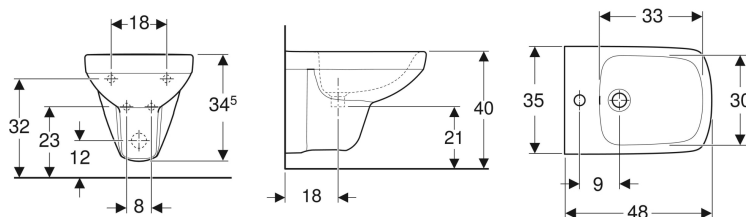

Geberit Selnova Compact wall-hung bidet, small projection, square design

Example image

Application purposes

- For single-hole taps with flexible hoses

Characteristics

- Wall-hung

- Hidden water supply connection
- Small projection

Technical data

Product material | Vitreous china

Art. no.	Colour / surface	Overflow	B	H	T	
500.272.01.7	white	visible	35 cm	34.5 cm	48 cm	New

Accessories

- Geberit fastening material for wall-hung WCs and wall-hung bidets