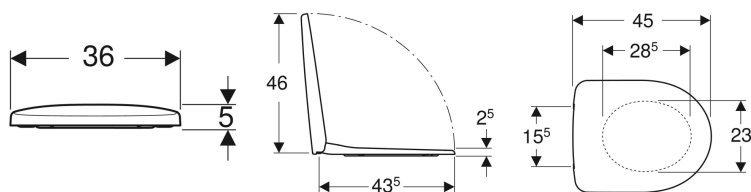

Geberit Selnova WC seat, fastening from above

Example image

Product material

Duroplast

Technical data

Art. no.	Colour/surface	Quick-release hinges	Soft-closing mechanism	Fastening	Hinge material	
500.333.01.1	white	no	yes	from above	Brass chrome-plated	New
500.337.01.1	white	no	no	from above	Stainless steel	New
500.335.01.1	white	yes	yes	from above	Brass chrome-plated	New