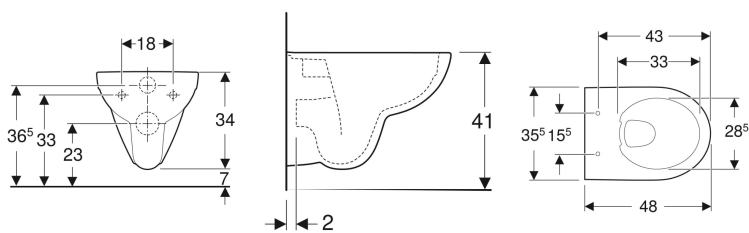

Geberit Selnova Compact wall-hung WC, washdown, small projection, Rimfree

Example image

Application purposes

- For concealed cisterns
- For pressure flushing valves

Characteristics

- Wall-hung
- Washdown WC
- Rimfree
- Type 1, full flush volume 6 / 5 l, in accordance with EN 997

- Type 2 in accordance with EN 997
- Flushes with 4.5 l
- Small projection

Technical data

Product material | Vitreous china

To order additionally

- WC seat

Art. no.	Colour / surface	B	H	T	
500.349.01.7	white	35.5 cm	34 cm	48 cm	New