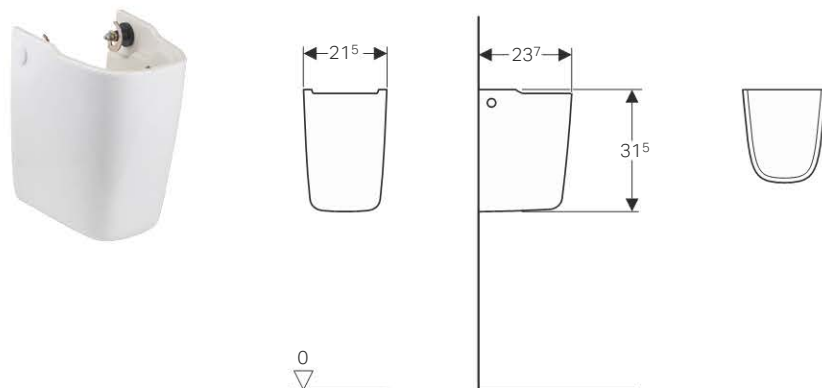

1.1.6 Pedestals

New

Geberit Smyle half pedestal for handrinse basins

Application purposes

- For handrinse basins

Characteristics

- Easy fastening with Geberit fastening set Kerafix, for half pedestals

Technical data

Material	Vitreous china
----------	----------------

Scope of delivery

- Fastening material

Art. no.	Colour	SU1	GBP/pc.
500.575.01.1	white	1	52.23

Available as of April 2017