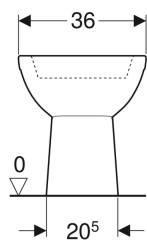

Geberit Selnova floor-standing WC for close-coupled exposed cistern, washdown, vertical outlet

Example image

Application purposes

- For close-coupled exposed cistern

Characteristics

- Floor-standing
- Washdown WC
- With flush rim
- Vertical outlet

- Type 1, full flush volume 6 l, in accordance with EN 997
- Type 2 in accordance with EN 997

Technical data

Product material | Vitreous china

To order additionally

- Cistern
- WC seat

Art. no.	Colour/surface	B	H	T	
501.040.00.6	white	36 cm	39 cm	67 cm	New