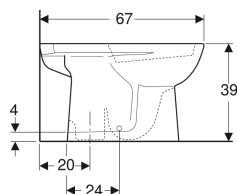

Geberit Selnova floor-standing WC for close-coupled exposed cistern, washdown, vertical outlet

Example image

Application purposes

- For close-coupled exposed cistern

Characteristics

- Floor-standing
- Washdown WC
- With flush rim
- Vertical outlet

- Type 1, full flush volume 6 l, in accordance with EN 997
- Type 2 in accordance with EN 997

Technical data

Product material | Vitreous china

To order additionally

- Cistern
- WC seat

Art. no.	Colour/surface	B	H	T	
501.040.00.6	white	36 cm	39 cm	67 cm	New