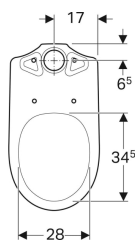

Geberit Selnova floor-standing WC for close-coupled exposed cistern, washdown, vertical outlet

Example image

Application purposes

- For close-coupled exposed cistern

Characteristics

- Floor-standing
- Washdown WC
- With flush rim
- Vertical outlet

- Type 1, full flush volume 6 l, in accordance with EN 997
- Type 2 in accordance with EN 997

Technical data

Product material | Vitreous china

To order additionally

- Cistern
- WC seat

Art. no.	Colour/surface	B	H	T	
501.040.00.6	white	36 cm	39 cm	67 cm	New