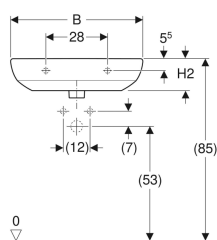

### Characteristics

- Can be combined with half pedestal
- Can be combined with full pedestal

### Technical data

Product material

Vitreous china

Art. no.	Colour/surface	Taphole	Overflow	B	B1	H	H1	H2	H3	T	T1	
501.060.00.6	white	centred	visible	55 cm	47.5 cm	18 cm	84 cm	14.5 cm	78.5 cm	44 cm	29 cm	New
501.400.00.6	white	left and right	visible	55 cm	47.5 cm	18 cm	84 cm	14.5 cm	78.5 cm	44 cm	29 cm	New
501.401.00.6	white	centred	visible	60 cm	53.5 cm	18 cm	83 cm	14.5 cm	77.5 cm	48 cm	33 cm	New
501.402.00.7	white	left and right	visible	60 cm	53.5 cm	18 cm	83 cm	14.5 cm	77.5 cm	48 cm	33 cm	New
500.297.01.7	white	centred	visible	65 cm	58 cm	18.5 cm	85.5 cm	15 cm	80 cm	50 cm	35 cm	New
501.403.00.7	white	left and right	visible	65 cm	58 cm	18.5 cm	85.5 cm	15 cm	80 cm	50 cm	35 cm	New