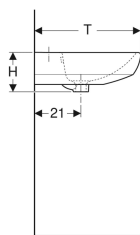

### Characteristics

- Can be combined with half pedestal
- Can be combined with full pedestal

### Technical data

Product material

Vitreous china

Art. no.	Colour/surface	Taphole	Overflow	B	B1	H	H1	H2	H3	T	T1	
501.060.00.6	white	centred	visible	55 cm	47.5 cm	18 cm	84 cm	14.5 cm	78.5 cm	44 cm	29 cm	New
501.400.00.6	white	left and right	visible	55 cm	47.5 cm	18 cm	84 cm	14.5 cm	78.5 cm	44 cm	29 cm	New
501.401.00.6	white	centred	visible	60 cm	53.5 cm	18 cm	83 cm	14.5 cm	77.5 cm	48 cm	33 cm	New
501.402.00.7	white	left and right	visible	60 cm	53.5 cm	18 cm	83 cm	14.5 cm	77.5 cm	48 cm	33 cm	New
500.297.01.7	white	centred	visible	65 cm	58 cm	18.5 cm	85.5 cm	15 cm	80 cm	50 cm	35 cm	New
501.403.00.7	white	left and right	visible	65 cm	58 cm	18.5 cm	85.5 cm	15 cm	80 cm	50 cm	35 cm	New