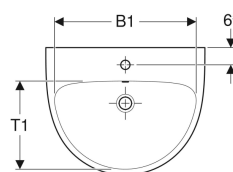

### Characteristics

- Can be combined with half pedestal
- Can be combined with full pedestal

### Technical data

Product material

Vitreous china

Art. no.	Colour/surface	Taphole	Overflow	B	B1	H	H1	H2	H3	T	T1	
501.060.00.6	white	centred	visible	55 cm	47.5 cm	18 cm	84 cm	14.5 cm	78.5 cm	44 cm	29 cm	New
501.400.00.6	white	left and right	visible	55 cm	47.5 cm	18 cm	84 cm	14.5 cm	78.5 cm	44 cm	29 cm	New
501.401.00.6	white	centred	visible	60 cm	53.5 cm	18 cm	83 cm	14.5 cm	77.5 cm	48 cm	33 cm	New
501.402.00.7	white	left and right	visible	60 cm	53.5 cm	18 cm	83 cm	14.5 cm	77.5 cm	48 cm	33 cm	New
500.297.01.7	white	centred	visible	65 cm	58 cm	18.5 cm	85.5 cm	15 cm	80 cm	50 cm	35 cm	New
501.403.00.7	white	left and right	visible	65 cm	58 cm	18.5 cm	85.5 cm	15 cm	80 cm	50 cm	35 cm	New