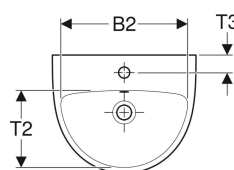

Geberit Selnova handrinse basin

Example image

Characteristics

- Can be combined with half pedestal
- Can be combined with full pedestal

Technical data

Product material | Vitreous china

Art. no.	Colour/sur face	Taphole	Overflo w	B	B1	B2	H	H1	H2	H3	T	T1	T2	T3	
501.408.00.6	white	centred	visible	45 cm	16.5 cm	39.5 cm	17 cm	83 cm	13 cm	77.5 cm	37 cm	18 cm	24 cm	5.5 cm	New
501.409.00.6	white	left and right	visible	45 cm	16.5 cm	39.5 cm	17 cm	83 cm	13 cm	77.5 cm	37 cm	18 cm	24 cm	5.5 cm	New
501.048.00.6	white	centred	visible	50 cm	23 cm	42.7 cm	18 cm	84 cm	14.2 cm	78.4 cm	41 cm	19.5 cm	26 cm	6.5 cm	New
501.049.00.6	white	left and right	visible	50 cm	23 cm	42.7 cm	18 cm	84 cm	14.2 cm	78.4 cm	41 cm	19.5 cm	26 cm	6.5 cm	New

Accessories

- Geberit waste outlet with external waste plug with push actuation
- Geberit waste outlet with internal waste plug with push actuation
- Geberit fastening material for handrinse basin

- Geberit Abalona half pedestal only for handrinse basins 50 cm