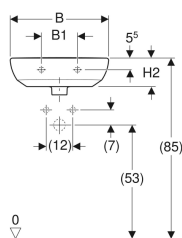

Geberit Selnova handrinse basin

Example image

Characteristics

- Can be combined with half pedestal
- Can be combined with full pedestal

Technical data

Product material | Vitreous china

Art. no.	Colour/sur face	Taphole	Overflo w	B	B1	B2	H	H1	H2	H3	T	T1	T2	T3	
501.408.00.6	white	centred	visible	45 cm	16.5 cm	39.5 cm	17 cm	83 cm	13 cm	77.5 cm	37 cm	18 cm	24 cm	5.5 cm	New
501.409.00.6	white	left and right	visible	45 cm	16.5 cm	39.5 cm	17 cm	83 cm	13 cm	77.5 cm	37 cm	18 cm	24 cm	5.5 cm	New
501.048.00.6	white	centred	visible	50 cm	23 cm	42.7 cm	18 cm	84 cm	14.2 cm	78.4 cm	41 cm	19.5 cm	26 cm	6.5 cm	New
501.049.00.6	white	left and right	visible	50 cm	23 cm	42.7 cm	18 cm	84 cm	14.2 cm	78.4 cm	41 cm	19.5 cm	26 cm	6.5 cm	New

Accessories

- Geberit waste outlet with external waste plug with push actuation
- Geberit waste outlet with internal waste plug with push actuation
- Geberit fastening material for handrinse basin

- Geberit Abalona half pedestal only for handrinse basins 50 cm