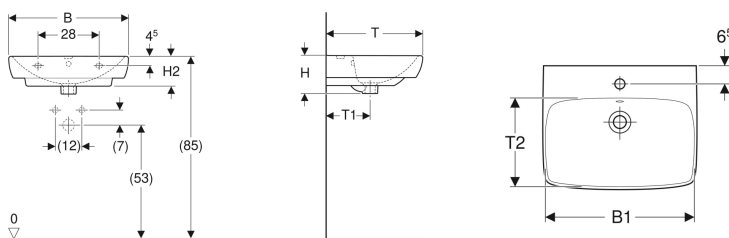

## Geberit Selnova Square washbasin

Example image

### Characteristics

- Can be combined with half pedestal
- Can be combined with full pedestal

### Technical data

Product material | Vitreous china

Art. no.	Colour / surface	Tap hole	Over flow	B	B1	Cabinet width	H	H1	H2	H3	T	T1	T2	
501.462.00.6	white	centred	visible	55 cm	47.5 cm	46.4 cm	17 cm	83 cm	14 cm	78.5 cm	44 cm	20 cm	29 cm	New
501.464.00.6	white	centred	visible	60 cm	54.5 cm	49.3 cm	18 cm	85 cm	14.5 cm	79.5 cm	46 cm	21 cm	30.5 cm	New
501.465.00.7	white	centred	visible	65 cm	61 cm	54.4 cm	18 cm	85 cm	14.5 cm	79.5 cm	48 cm	21 cm	32 cm	New

### Accessories

- Geberit waste outlet with external waste plug with push actuation
- Geberit waste outlet with internal waste plug with push actuation
- Geberit fastening material for washbasin

- Geberit Abalona Square full pedestal only for washbasins 55–60 cm
- Geberit Abalona full pedestal only for washbasins 65 cm