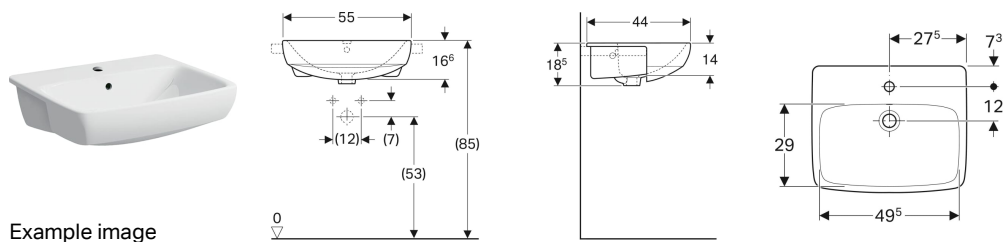

Geberit Selnova Square semirecessed washbasin

Example image

Application purposes

- For mounting in washtops

Scope of delivery

- Fastening material

Technical data

Product material

Vitreous china

Art. no.	Colour / surface	Tap hole	Overflow	B	H	T	
501.467.00.7	white	centred	visible	55 cm	18.5 cm	44 cm	New
501.468.00.7	white	left and right	visible	55 cm	18.5 cm	44 cm	New

Accessories