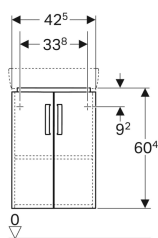

Geberit Selnova Compact cabinet for corner handrinse basin, with two doors

Example image

Application purposes

- For corner installation

Characteristics

- Wall-hung
- With two doors
- Opening with handle
- Door with soft closing
- With one fixed shelf

Art. no.	Colour / surface	B	Washbasin width	H	T	
501.484.00.1	Body: matt coated / white Front: white / high-gloss coated	42.5 cm	45 cm	60.4 cm	33 cm	New
501.483.00.1	Body: light grey / matt coated Front: light grey / high-gloss coated	42.5 cm	45 cm	60.4 cm	33 cm	New