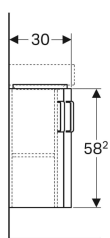

Geberit Selnova Compact cabinet for corner handrinse basin, with two doors

Example image

Application purposes

- For corner installation

Characteristics

- Wall-hung
- With two doors
- Opening with handle
- Door with soft closing
- With one fixed shelf

Art. no.	Colour / surface	B	Washbasin width	H	T	
501.484.00.1	Body: matt coated / white Front: white / high-gloss coated	42.5 cm	45 cm	60.4 cm	33 cm	New
501.483.00.1	Body: light grey / matt coated Front: light grey / high-gloss coated	42.5 cm	45 cm	60.4 cm	33 cm	New