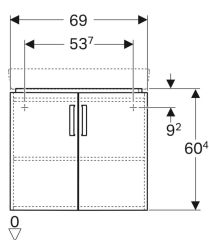

Geberit Selnova Compact cabinet for corner washbasin, with two doors

Example image

Application purposes

- For corner installation

Characteristics

- Wall-hung
- With two doors
- Opening with handle
- Door with soft closing
- With one fixed shelf

Art. no.	Colour / surface	B	Washbasin width	H	T	
501.486.00.1	Body: matt coated / white Front: white / high-gloss coated	69 cm	69.5 cm	60.4 cm	55 cm	New
501.485.00.1	Body: light grey / matt coated Front: light grey / high-gloss coated	69 cm	69.5 cm	60.4 cm	55 cm	New