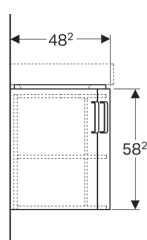

Geberit Selnova Compact cabinet for corner washbasin, with two doors

Example image

Application purposes

- For corner installation

Characteristics

- Wall-hung
- With two doors
- Opening with handle
- Door with soft closing
- With one fixed shelf

Art. no.	Colour / surface	B	Washbasin width	H	T	
501.486.00.1	Body: matt coated / white Front: white / high-gloss coated	69 cm	69.5 cm	60.4 cm	55 cm	New
501.485.00.1	Body: light grey / matt coated Front: light grey / high-gloss coated	69 cm	69.5 cm	60.4 cm	55 cm	New